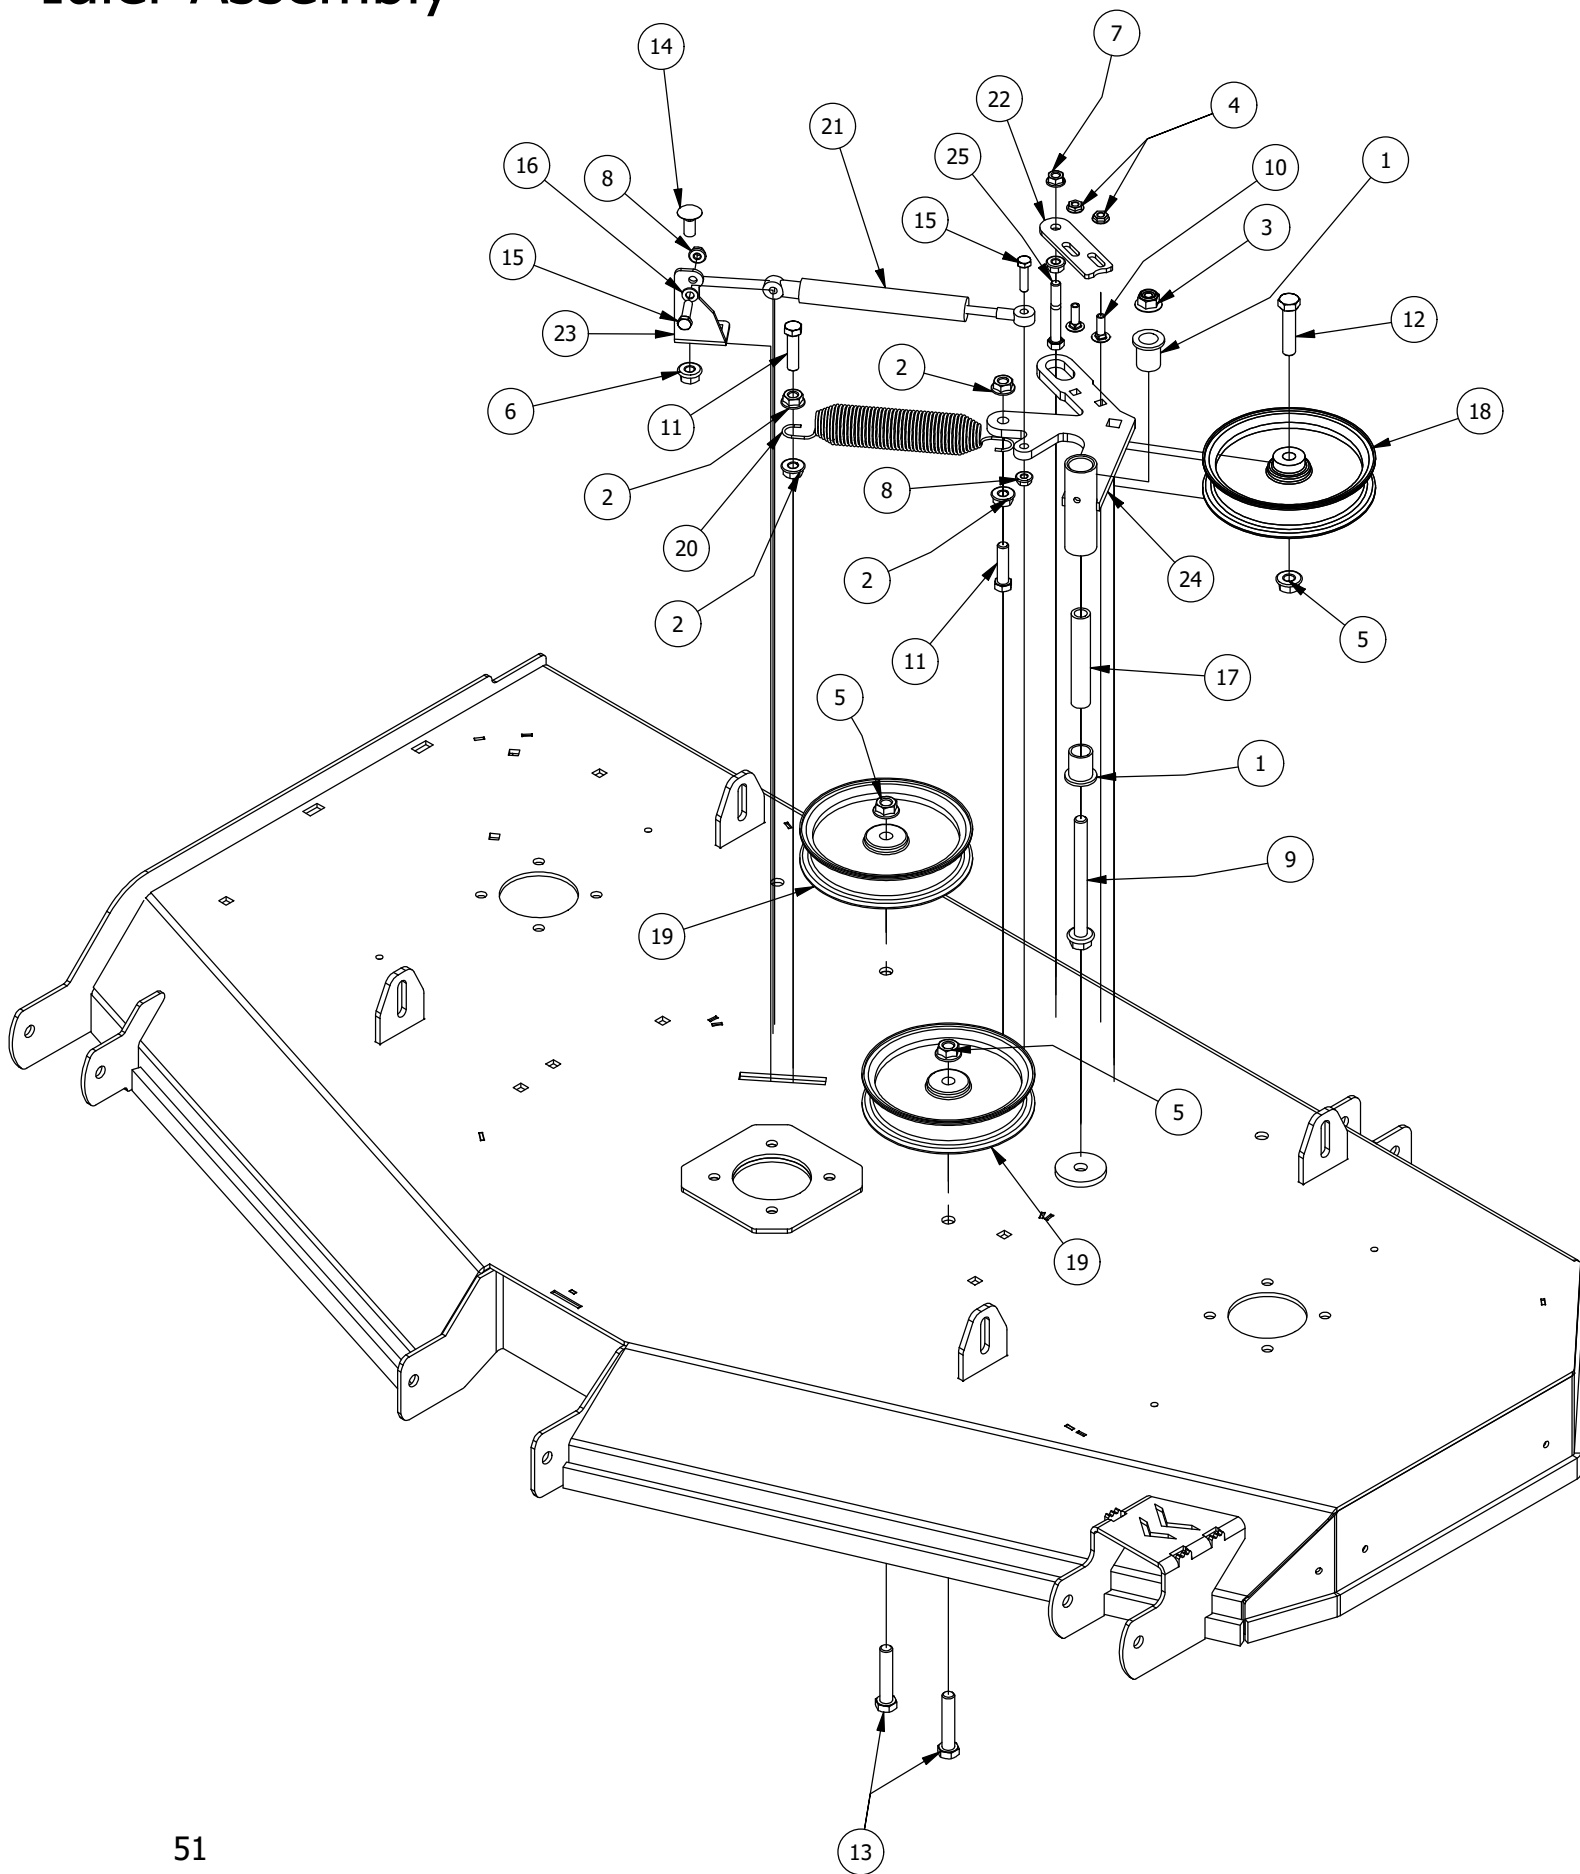

61" Deck Idler Assembly

61" Deck Idler Assembly			
ITEM	QTY	PART NUMBER	DESCRIPTION
1	2	410-0007-00	3/4" ID X 15/16" OD X 1-1/8" LENGTH FLANGE BUSHING
2	4	413-0001-00	7/16-14 HEX FLANGE NUT W/SERR ZINC
3	1	413-0002-00	1/2-13 NYLON INSERT FLANGE LOCKNUT ZC YELLOW
4	2	413-0006-00	5/16-18 HEX FLANGE NUT W/SERR ZINC
5	3	413-0010-00	1/2-13 HEX FLANGE NUT W/SERR ZINC
6	1	413-0011-00	7/16-14 HEX FLANGE NUT W/SERR ZINC YELLOW
7	2	413-0020-00	3/8-16 HEX FLANGE NUT W/SERR ZINC YELLOW
8	2	413-0027-00	5/16-18 NYLON INSERT FLANGE LOCKNUT ZC YELLOW
9	1	418-0009-00	1/2-13 X 5-1/2 HEX FLANGE BOLT GR 8 ZY
10	2	418-0010-00	5/16-18 X 1 CARRIAGE BOLT ZC/YEL
11	2	418-0011-00	7/16-14X 1-3/4 HEX C/S GR5 ZINC Yellow
12	1	418-0012-00	1/2-13 X 2-1/4 HEX C/S GR 5 ZINC
13	2	418-0014-00	1/2-13 X 2-1/2 HEX FLANGE BOLT GR 8 ZC YELLOW
14	1	418-0017-00	7/16-14 X 1 CARRIAGE BOLT ZINC
15	2	418-0109-00	5/16- 18 x 1 1/4 Hex C/S (GR.8) ZC/Yel
16	1	419-0016-00	5/16" ID X 5/8" OD X 1/16" THK BRONZE WASHER
17	1	425-0006-00	Mower Inner Idler Spacer
18	2	433-0014-00	6-3/4" Idler Pulley, 7/16" Spacer Assembly
19	2	433-0015-00	6-3/4" Idler Pulley, 15/16" Spacer Assembly
20	1	434-0007-00	2019 Mower Deck Spring
21	1	434-0009-00	Idler Gas Spring
22	1	439-0257-00	Deck Idler Pulley Belt Retainer Brkt
23	1	439-0335-00	Deck Belt Idler Damper Mounting Bracket
24	1	490-0019-00	Mower Deck Idler Pulley Arm Assembly
25	1	618-2078-00	3/8-16 x 2-3/4 Hex C/S GR2 Zinc