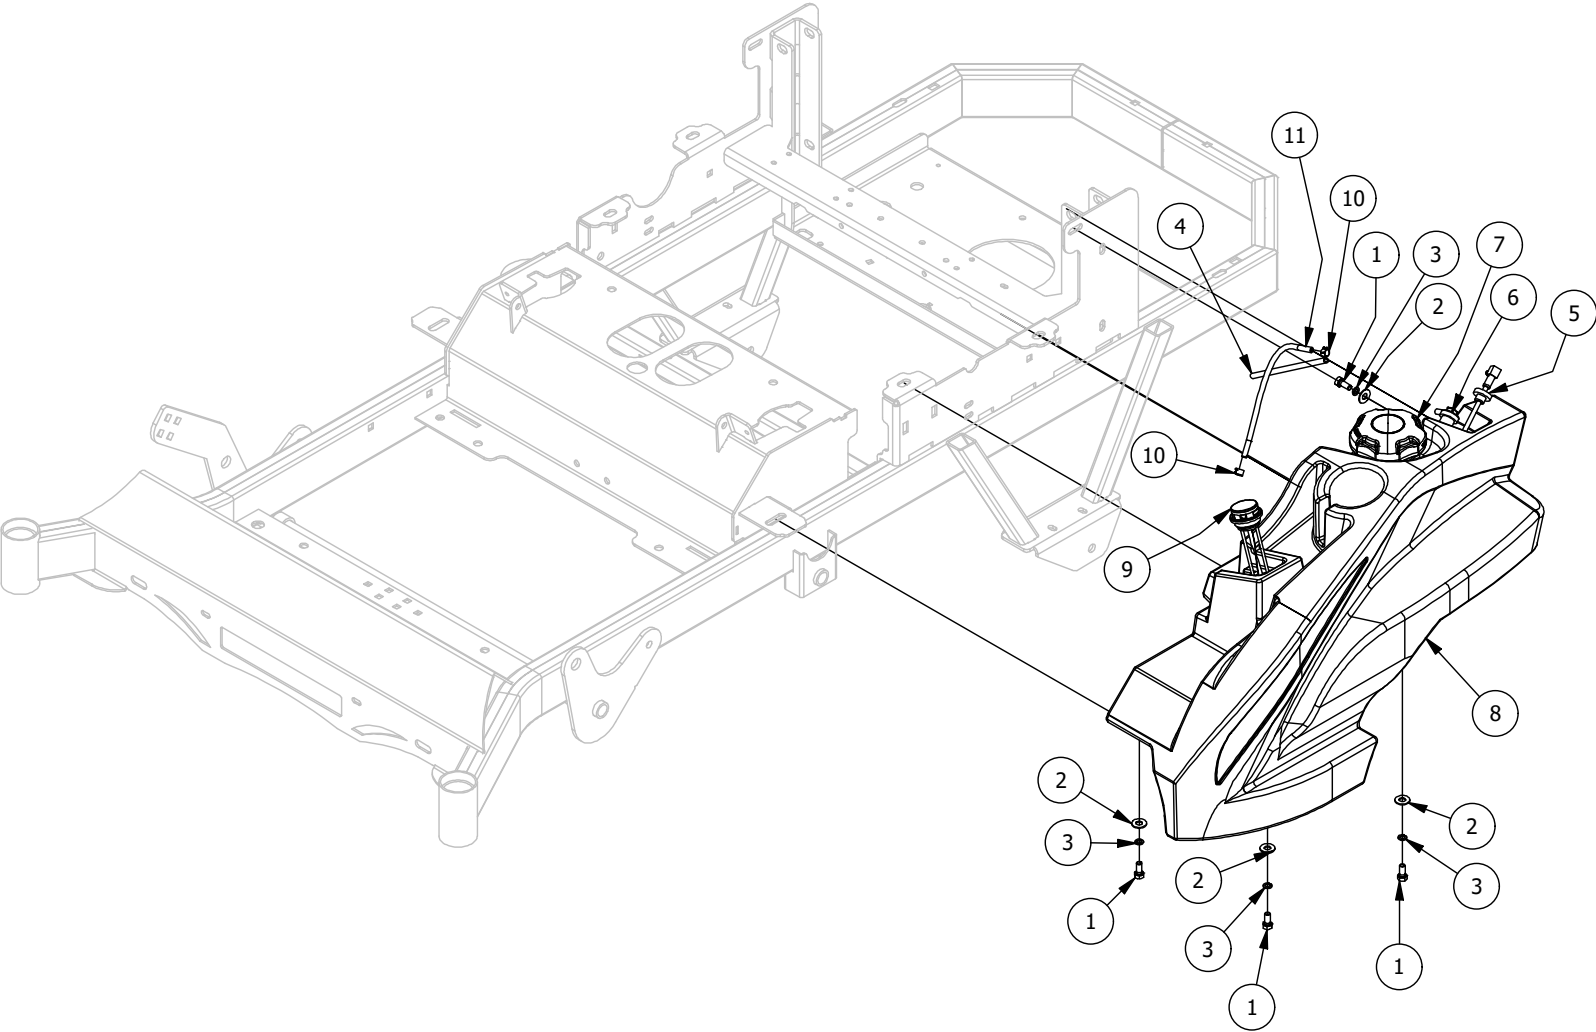

Gas Tank Assembly

Gas Tank Assembly			
ITEM	QTY	PART NUMBER	DESCRIPTION
1	4	418-0054-00	5/16-18 X 3/4 HEX C/S ZINC
2	4	419-0007-00	5/16 Flat Washer
3	4	419-0009-00	5/16 SPLIT LOCKWASHER ZINC
4	1	451-0002-00	Mower Fuel Tank Black 3/16" Vent Tube
5	1	467-0005-00	Fuel Pickup Tube Grommet
6	1	467-0006-00	Remote Tank Vent Valve w / Grommet
7	1	467-0008-00	Tank Fill Neck Non-Venting Cap
8	1	467-0021-00	2020 RZ Mower Fuel Tank Assembly Left
9	1	467-0025-00	2021 RZ Gas Gauge
10	2	472-0004-00	1/2" (#8) Hose Clamp
11	1	751-1014-00	1/4 Fuel Line - Low Perm