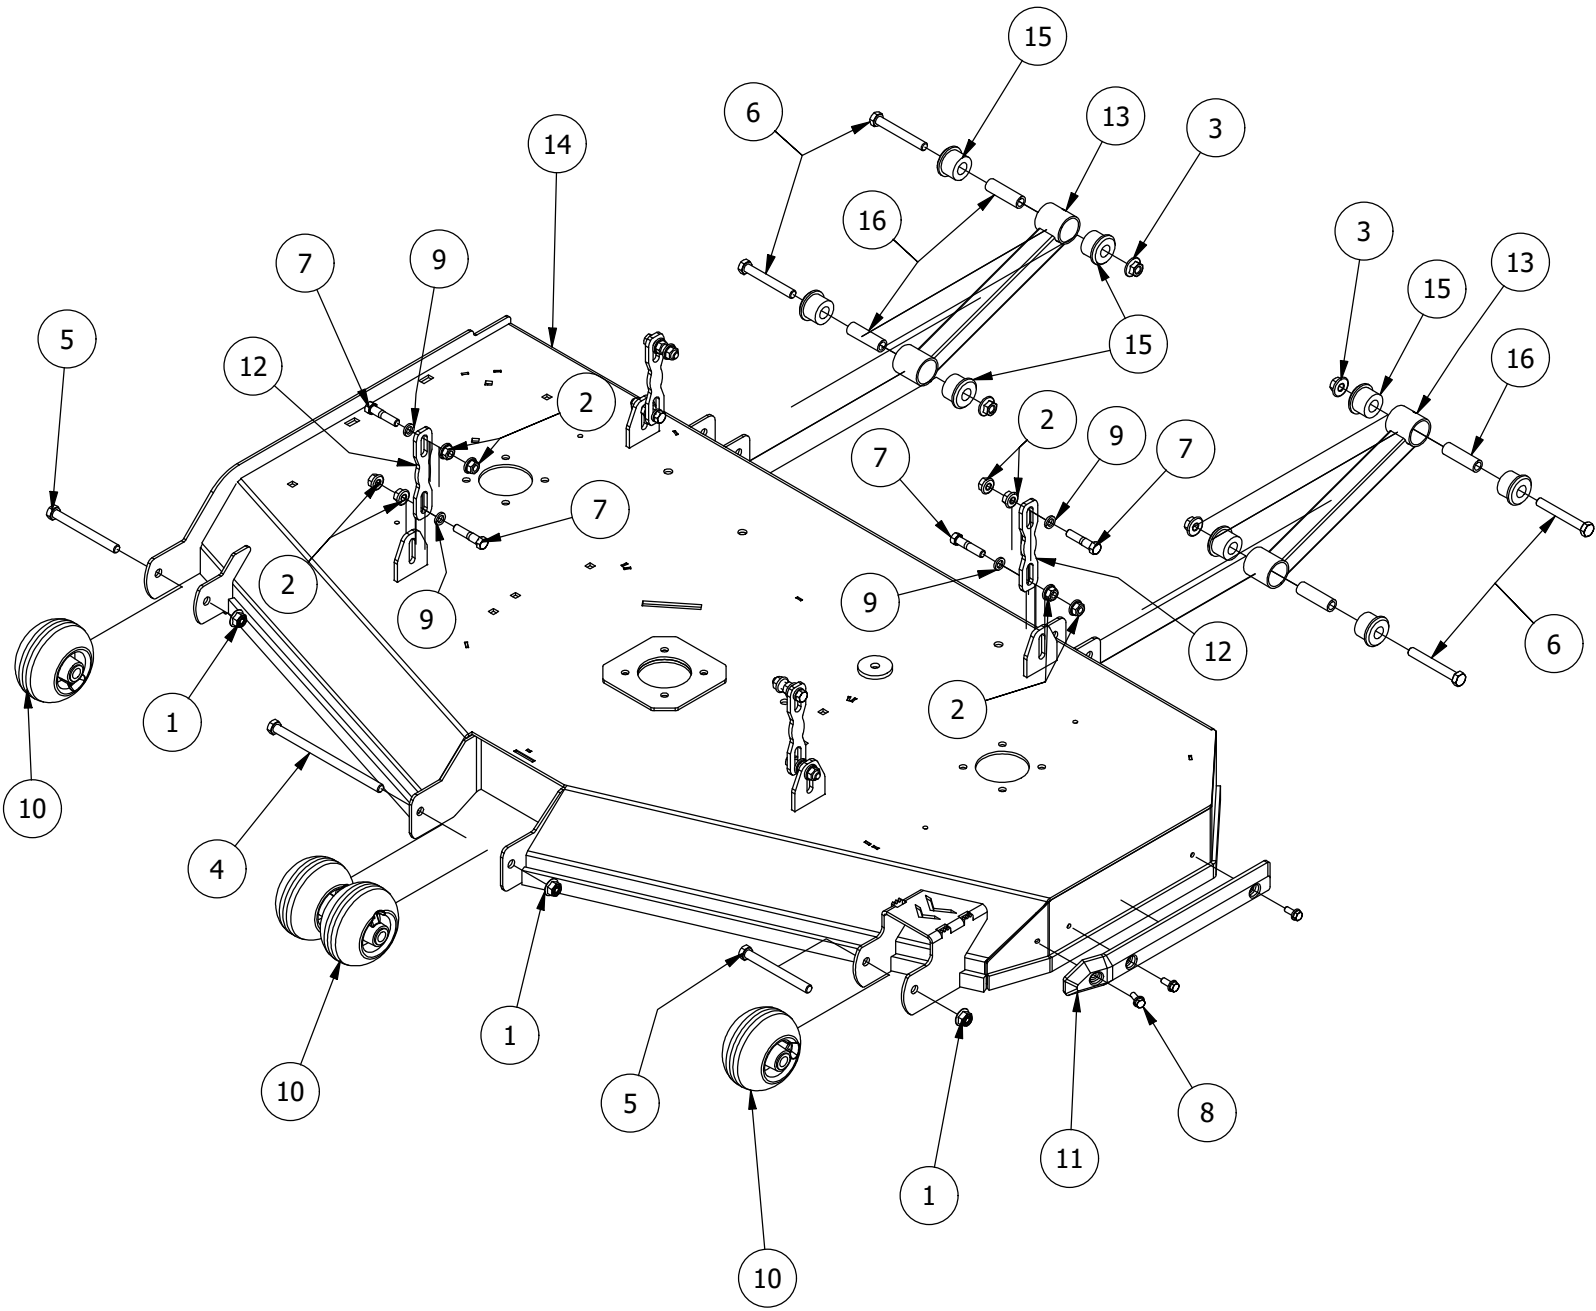

61" Deck Scalping Wheels and Stabilizer

61" Deck Scalping Wheels and Stabilizer			
ITEM	QTY	PART NUMBER	DESCRIPTION
1	3	413-0002-00	1/2-13 NYLON INSERT FLANGE LOCKNUT ZC YELLOW
2	16	413-0011-00	7/16-14 HEX FLANGE NUT W/SERR ZINC YELLOW
3	4	413-0017-00	1/2-13 NYLON INSERT FLANGE LOCKNUT ZINC W/SERRATIONS
4	1	418-0015-00	1/2-13 X 8-1/2 HEX C/S GR 2 ZINC YELLOW
5	2	418-0016-00	1/2-13 X 5 HEX C/S GR 2 ZINC YELLOW
6	4	418-0021-00	1/2-13 X 3-3/4 HEX C/S GR 5 ZINC
7	8	418-0046-00	7/16-14 X 2 HEX C/S GR 5 ZINC YELLOW
8	3	418-0049-00	5/16-18 X 3/4 IND HWH TRI LOB ZINC
9	8	419-0010-00	.443 ID X .750 OD X .125 THK NYLON BLACK
10	4	422-0001-00	Anti-Scalp Wheel
11	1	429-0001-00	Mower Nylon Deck Guard
12	4	435-0013-00	RZ Mower Deck Actuator Connecting Link
13	2	490-0047-00	2019 all RZ Deck Stabilizer assembly
14	1	490-0062-00	2020 61" RZ Deck Assembly
15	8	732-2000-00	Large MTV A-Arm Bushing
16	4	732-2001-00	Large MTV A-Arm Bushing Sleeve