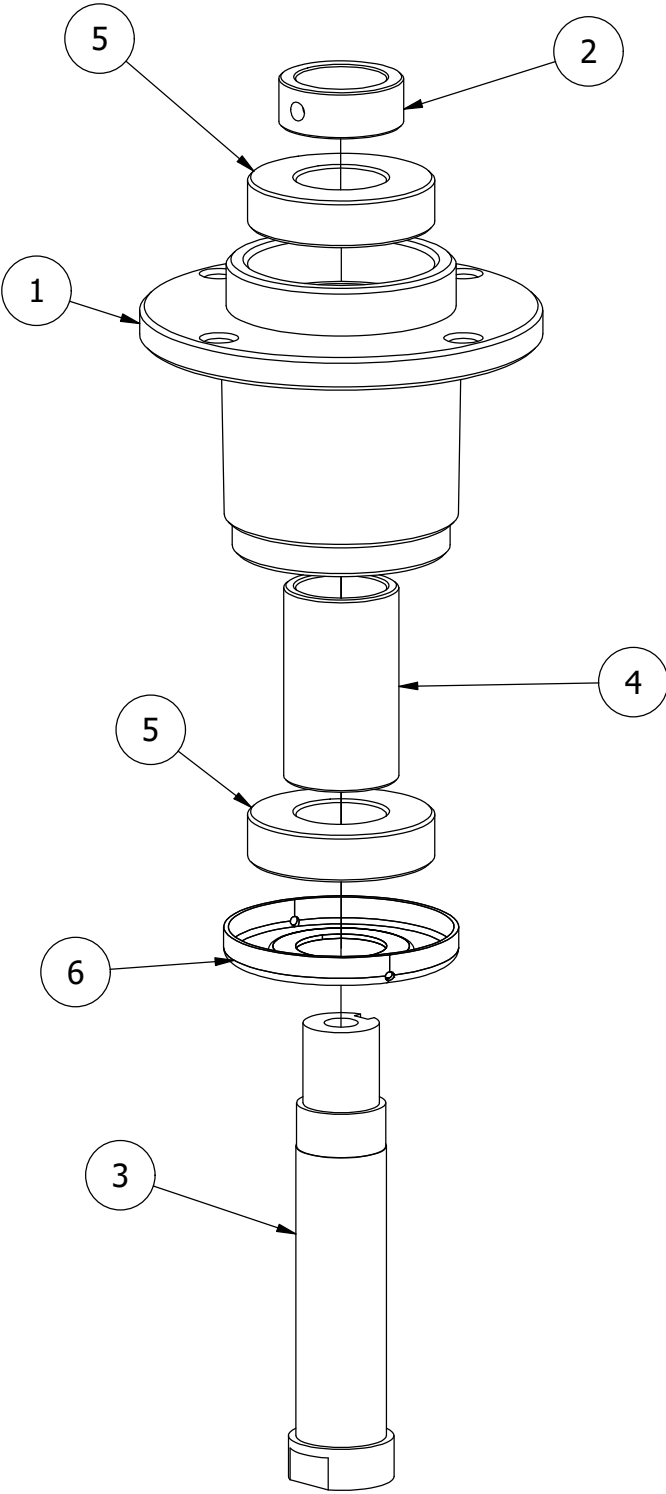

Spindle Assembly

Spindle Assembly			
ITEM	QTY	PART NUMBER	DESCRIPTION
1	1	437-0020-00	RZ Mower Spindle Housing
2	1	437-0021-00	RZ Mower Deck Spindle Set Colar
3	1	437-0023-00	RZ Mower Deck Spindle Shaft
4	1	437-0022-00	RZ Deck Spindle Spacer
5	2	410-0003-00	Spindle Bearing
6	1	437-0014-00	Mower Deck Spindle Dust Cup