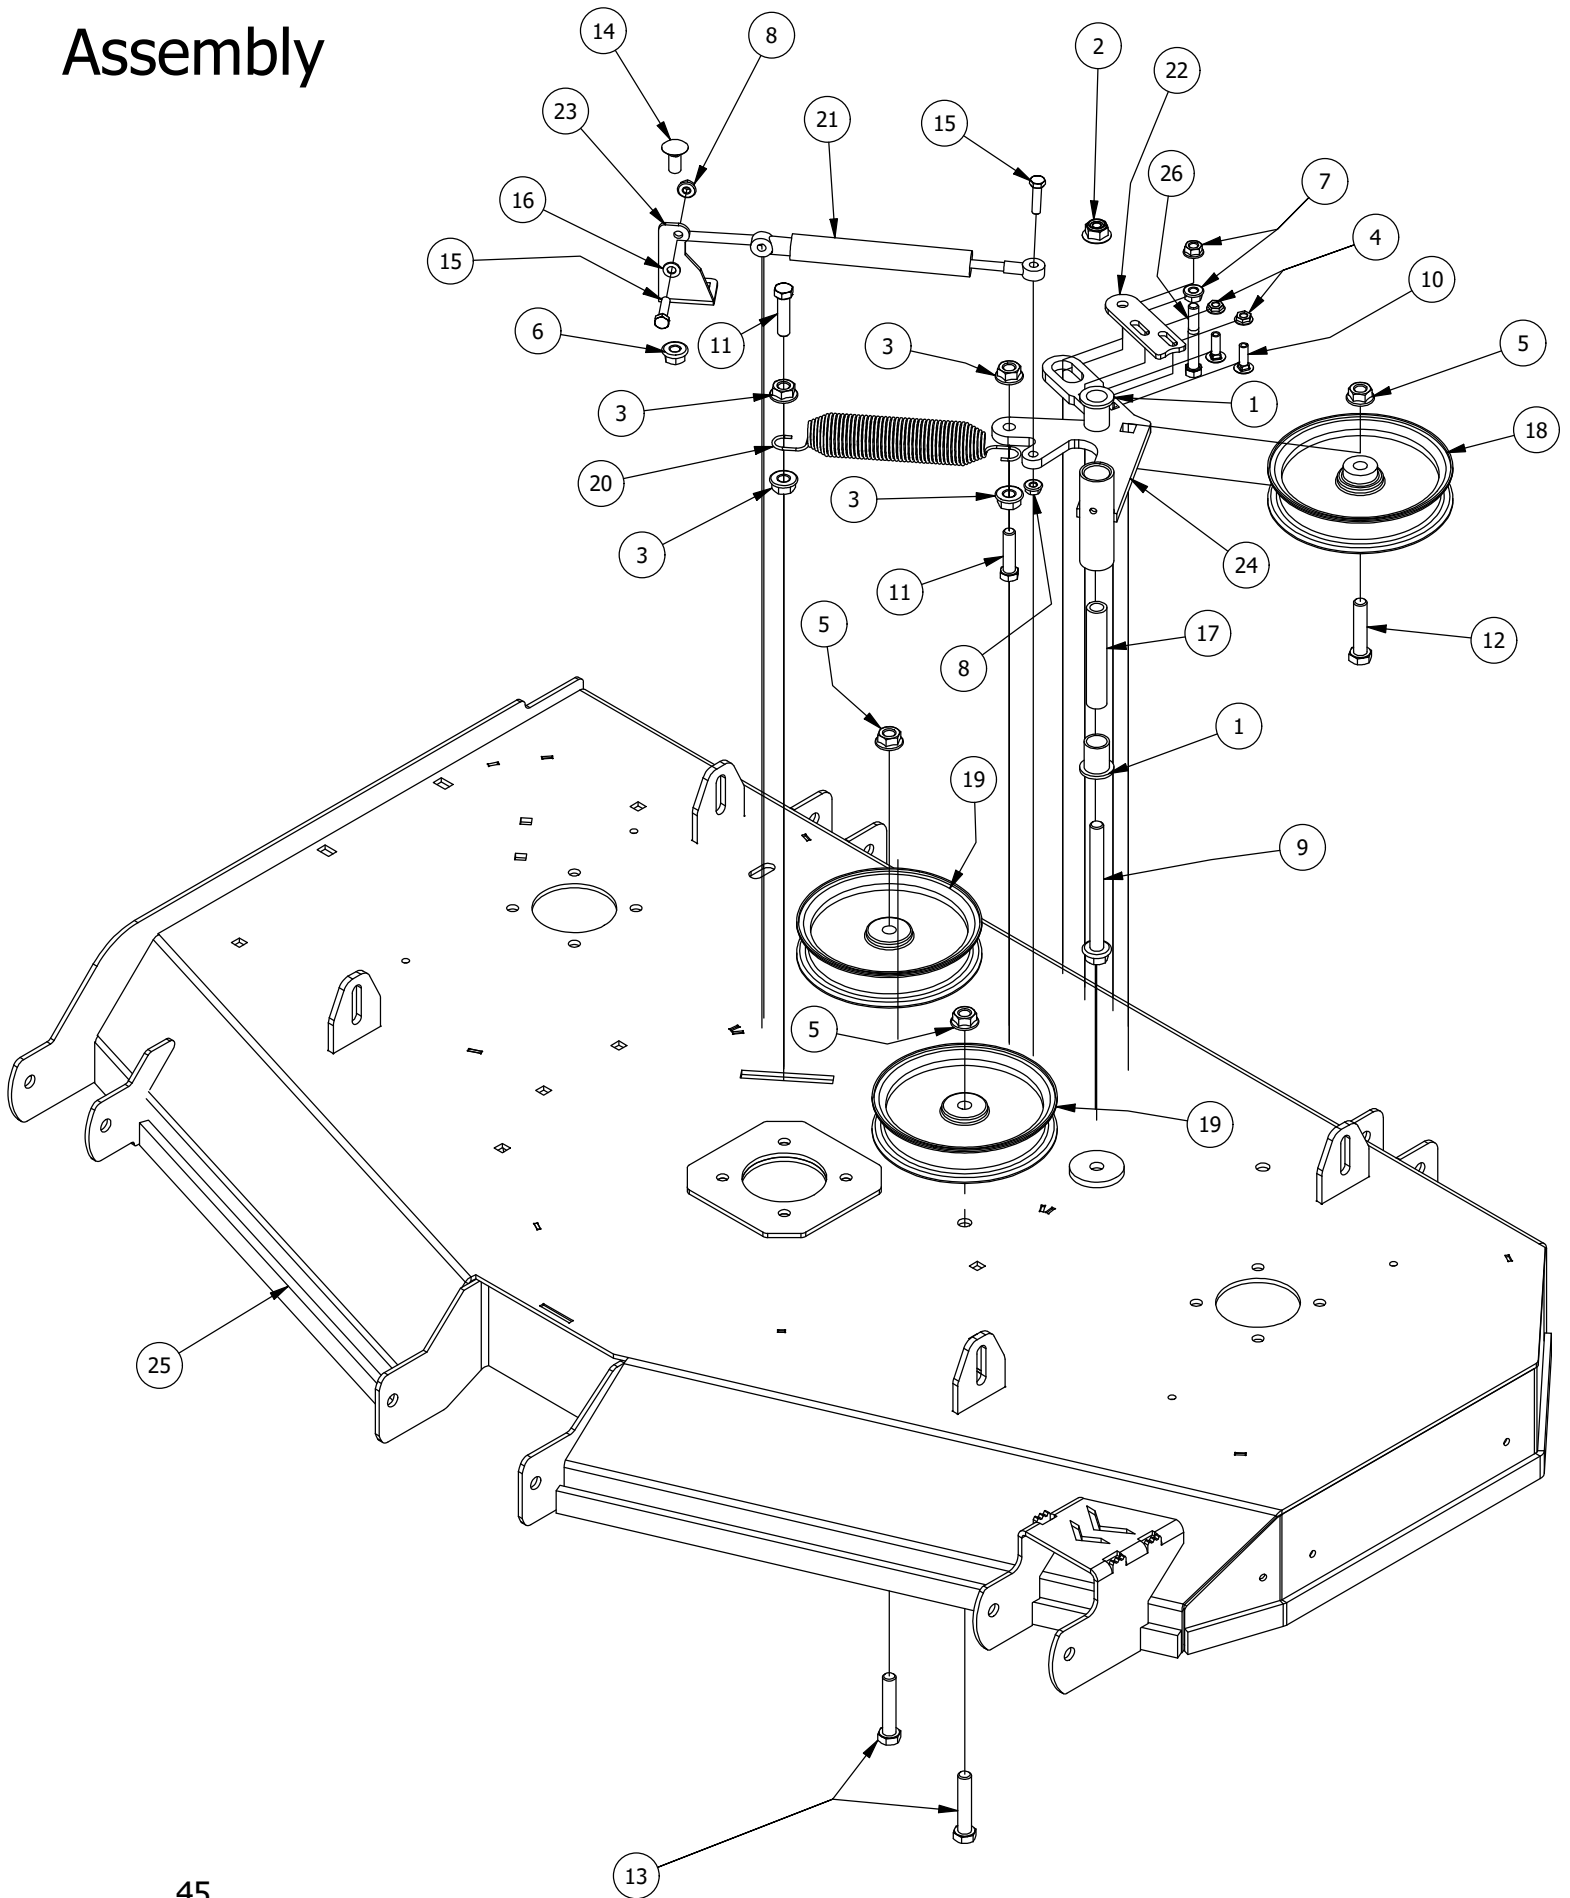

54" Deck Idler Assembly

54" Deck Assembly 2

ITEM	QTY	PART NUMBER	DESCRIPTION
1	2	410-0007-00	3/4" ID X 15/16" OD X 1-1/8" LENGTH FLANGE BUSHING
2	1	413-0002-00	1/2-13 NYLON INSERT FLANGE LOCKNUT ZC YELLOW
3	4	413-0005-00	1/2-13 HEX FLANGE NUT W/SERR ZINC YELLOW
4	2	413-0006-00	5/16-18 HEX FLANGE NUT W/SERR ZINC
5	3	413-0010-00	1/2-13 HEX FLANGE NUT W/SERR ZINC
6	1	413-0011-00	7/16-14 HEX FLANGE NUT W/SERR ZINC YELLOW
7	2	413-0020-00	3/8-16 HEX FLANGE NUT W/SERR ZINC YELLOW
8	2	413-0027-00	5/16-18 NYLON INSERT FLANGE LOCKNUT ZC YELLOW
9	1	418-0009-00	1/2-13 X 5-1/2 HEX FLANGE BOLT GR 8 ZY
10	2	418-0010-00	5/16-18 X 1 CARRIAGE BOLT ZC/YEL
11	2	418-0011-00	7/16-14X 1-3/4 HEX C/S GR5 ZINC Yellow
12	1	418-0012-00	1/2-13 X 2-1/4 HEX C/S GR 5 ZINC
13	2	418-0014-00	1/2-13 X 2-1/2 HEX FLANGE BOLT GR 8 ZC YELLOW
14	1	418-0017-00	7/16-14 X 1 CARRIAGE BOLT ZINC
15	2	418-0109-00	5/16- 18 x 1 1/4 Hex C/S (GR.8) ZC/Yel
16	1	419-0016-00	5/16" ID X 5/8" OD X 1/16" THK BRONZE WASHER
17	1	425-0006-00	Mower Inner Idler Spacer
18	1	433-0014-00	6-3/4" Idler Pulley, 7/16" Spacer Assembly
19	2	433-0015-00	6-3/4" Idler Pulley, 15/16" Spacer Assembly
20	1	434-0007-00	2019 Mower Deck Spring
21	1	434-0009-00	Idler Gas Spring
22	1	439-0257-00	Deck Idler Pulley Belt Retainer Brkt
23	1	439-0335-00	Deck Belt Idler Damper Mounting Bracket
24	1	490-0019-00	Mower Deck Idler Pulley Arm Assembly
25	1	490-0064-00	2020 54" RZ Deck Assembly
26	1	618-2078-00	3/8-16 x 2-3/4 Hex C/S GR2 Zinc