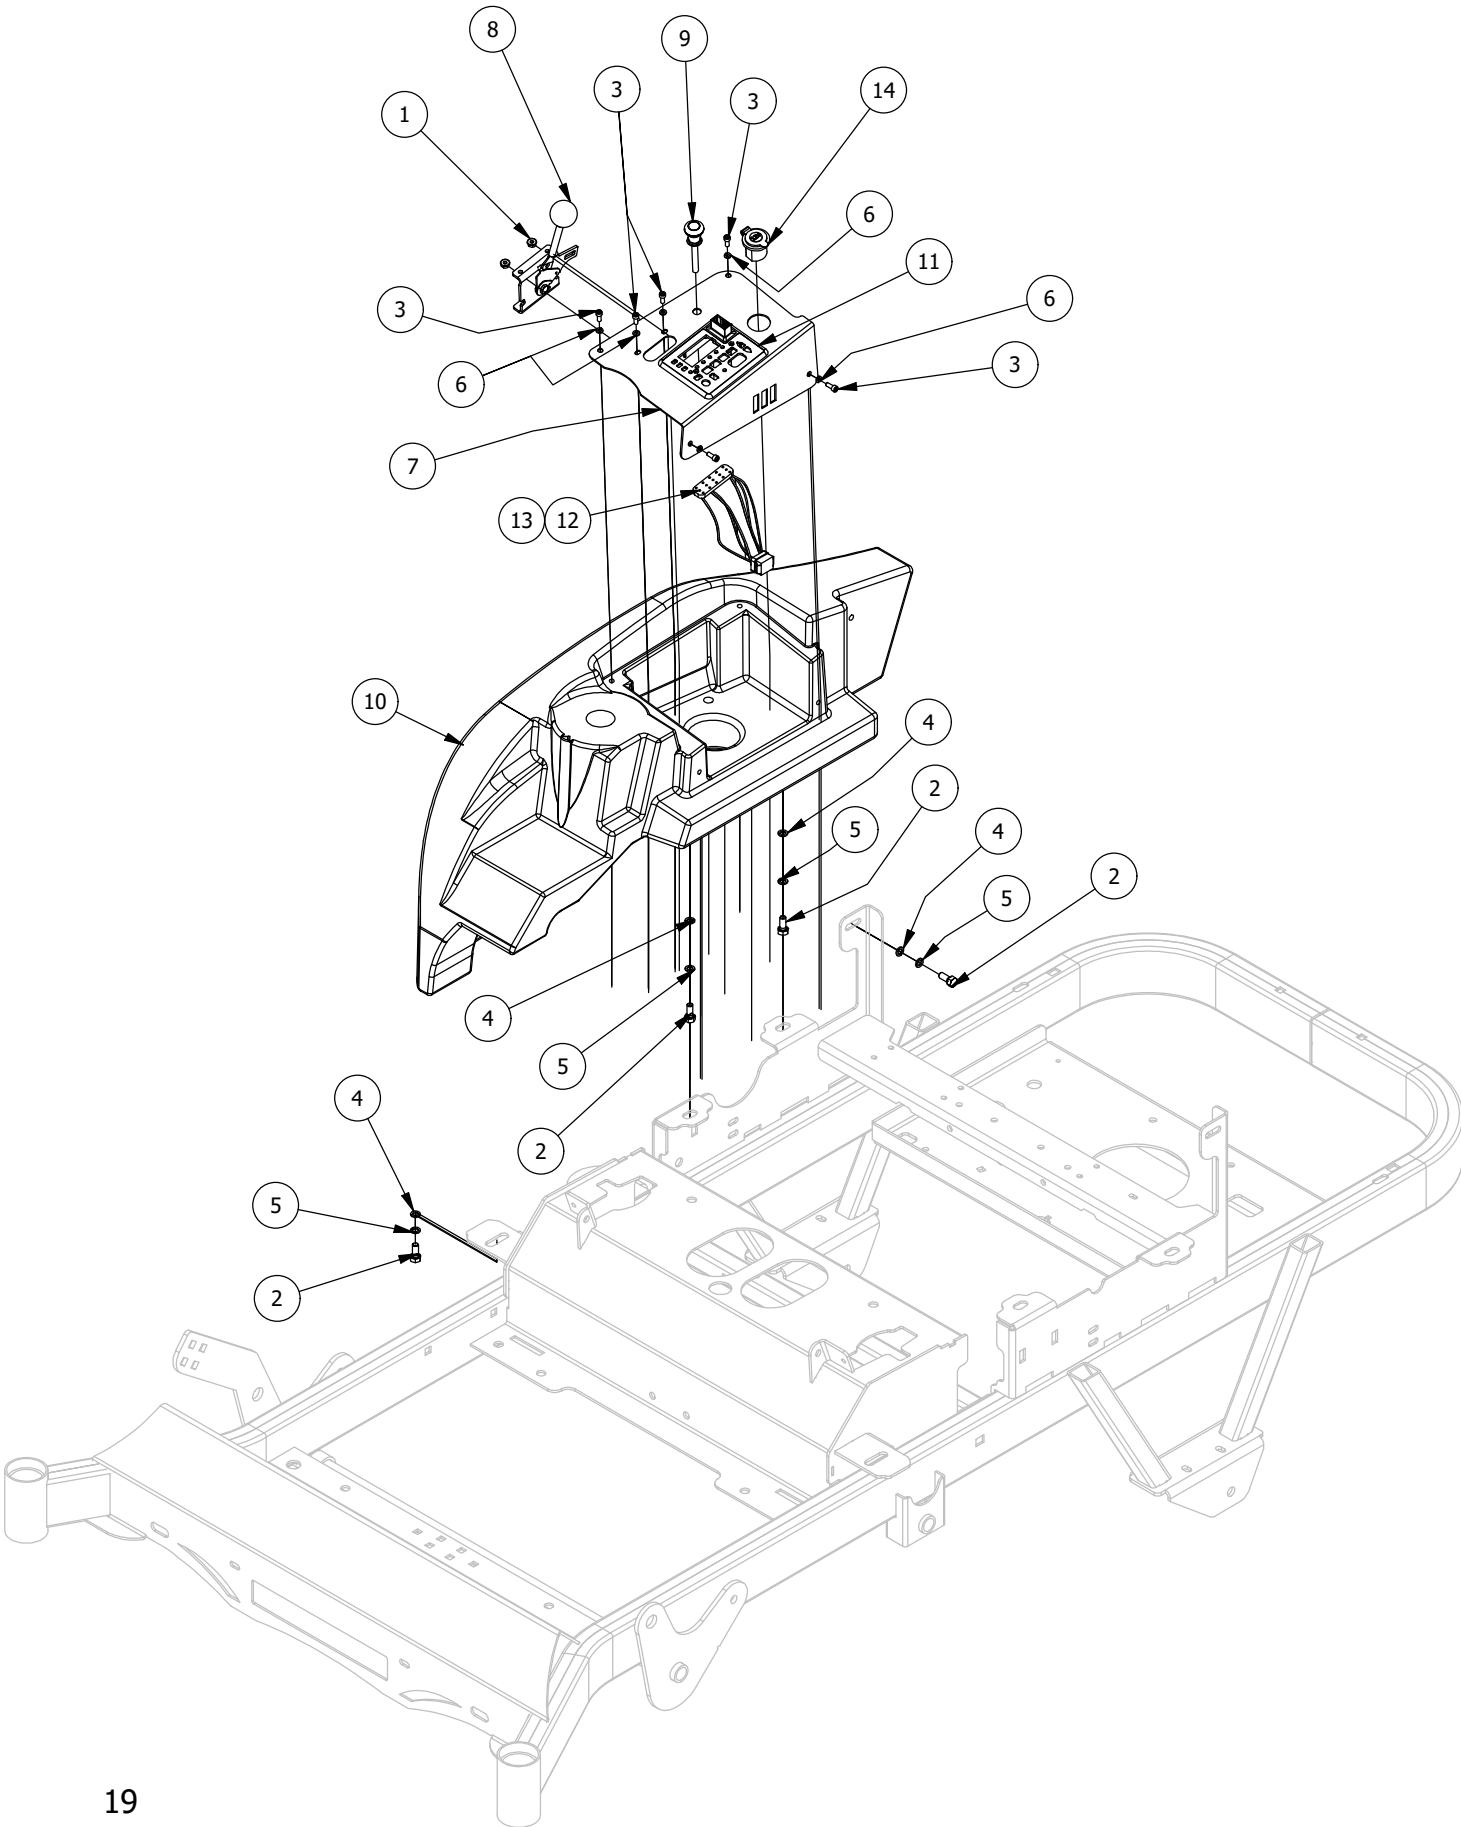

Console Assembly

Console Assembly			
ITEM	QTY	PART NUMBER	DESCRIPTION
1	2	413-0008-00	10-24 NYLON INSERT LOCKNUT 18-8 SS
2	4	418-0054-00	5/16-18 X 3/4 HEX C/S ZINC
3	6	418-0055-00	10-24 X 1/2 SOCKET C/S 18-8 SS
4	4	419-0007-00	5/16 Flat Washer
5	4	419-0009-00	5/16 SPLIT LOCKWASHER ZINC
6	6	419-0011-00	#10 SPLIT LOCKWASHER 18-8 SS
7	1	439-0491-00	RZC Gas Tank Console
8	1	464-0001-00	Mower Throttle Cable Assembly w / Handle
9	1	464-0002-00	Choke Cable
10	1	467-0022-00	2020 RZ Mower Console Assembly Right
11	1	486-0004-00	Mower Control Console, Carbureted Engine
12	1	486-0009-00	RZ/RZ-Pro Wiring Harness 26Kohler/Briggs/FR730 Engines
13	1	486-0011-00	Briggs 25hp/27hp/Kawi FS730 Harness
14	1	677-2075-00	12 Volt Auxiliary Plug