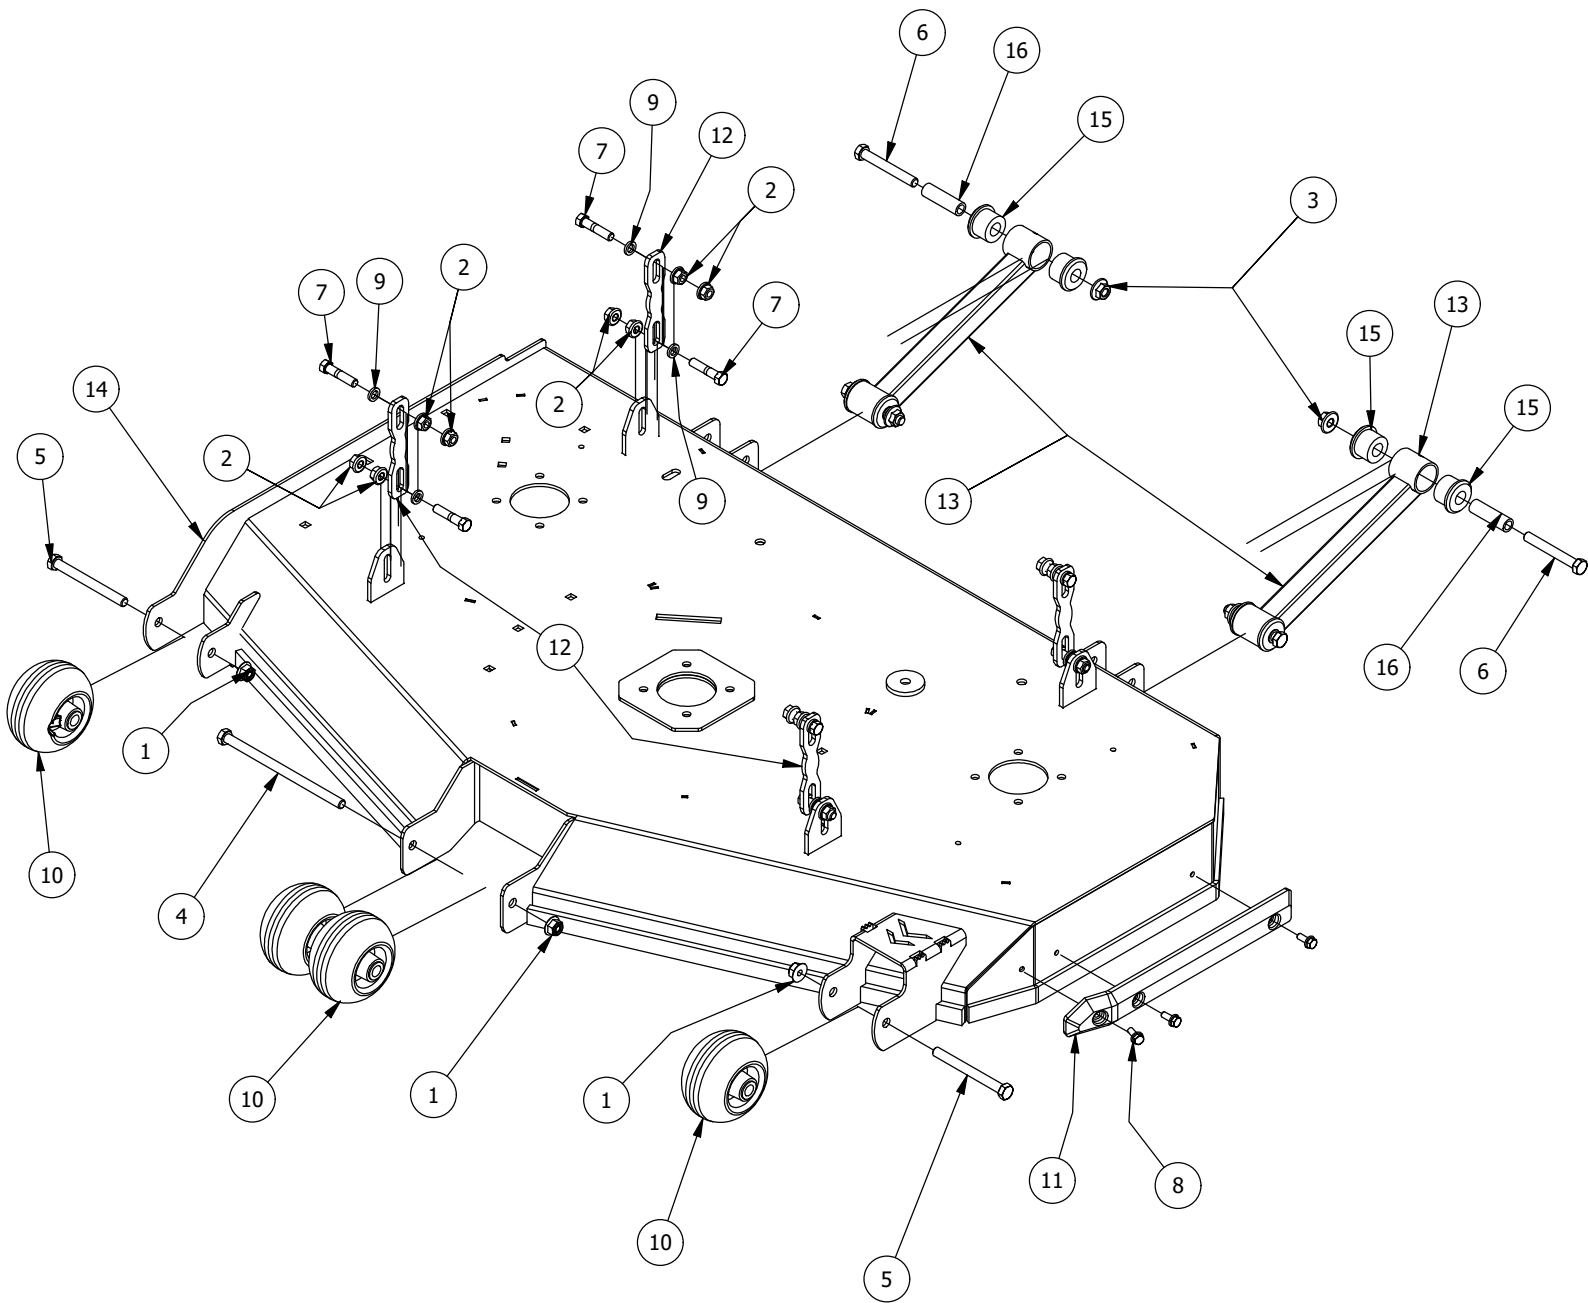

54" Deck Scalping Wheels and Stabilizer

54" Deck Scalping Wheels and Stabilizer			
ITEM	QTY	PART NUMBER	DESCRIPTION
1	3	413-0002-00	1/2-13 NYLON INSERT FLANGE LOCKNUT ZC YELLOW
2	16	413-0011-00	7/16-14 HEX FLANGE NUT W/SERR ZINC YELLOW
3	4	413-0017-00	1/2-13 NYLON INSERT FLANGE LOCKNUT ZINC W/SERRATIONS
4	1	418-0015-00	1/2-13 X 8-1/2 HEX C/S GR 2 ZINC YELLOW
5	2	418-0016-00	1/2-13 X 5 HEX C/S GR 2 ZINC YELLOW
6	4	418-0021-00	1/2-13 X 3-3/4 HEX C/S GR 5 ZINC
7	8	418-0046-00	7/16-14 X 2 HEX C/S GR 5 ZINC YELLOW
8	3	418-0049-00	5/16-18 X 3/4 IND HWH TRI LOB ZINC
9	8	419-0010-00	.443 ID X .750 OD X .125 THK NYLON BLACK
10	4	422-0001-00	Anti-Scalp Wheel
11	1	429-0001-00	Mower Nylon Deck Guard
12	4	435-0013-00	RZ Mower Deck Actuator Connecting Link
13	2	490-0047-00	2019 all RZ Deck Stabilizer assembly
14	1	490-0064-00	2020 54" RZ Deck Assembly
15	8	732-2000-00	Large MTV A-Arm Bushing
16	4	732-2001-00	Large MTV A-Arm Bushing Sleeve