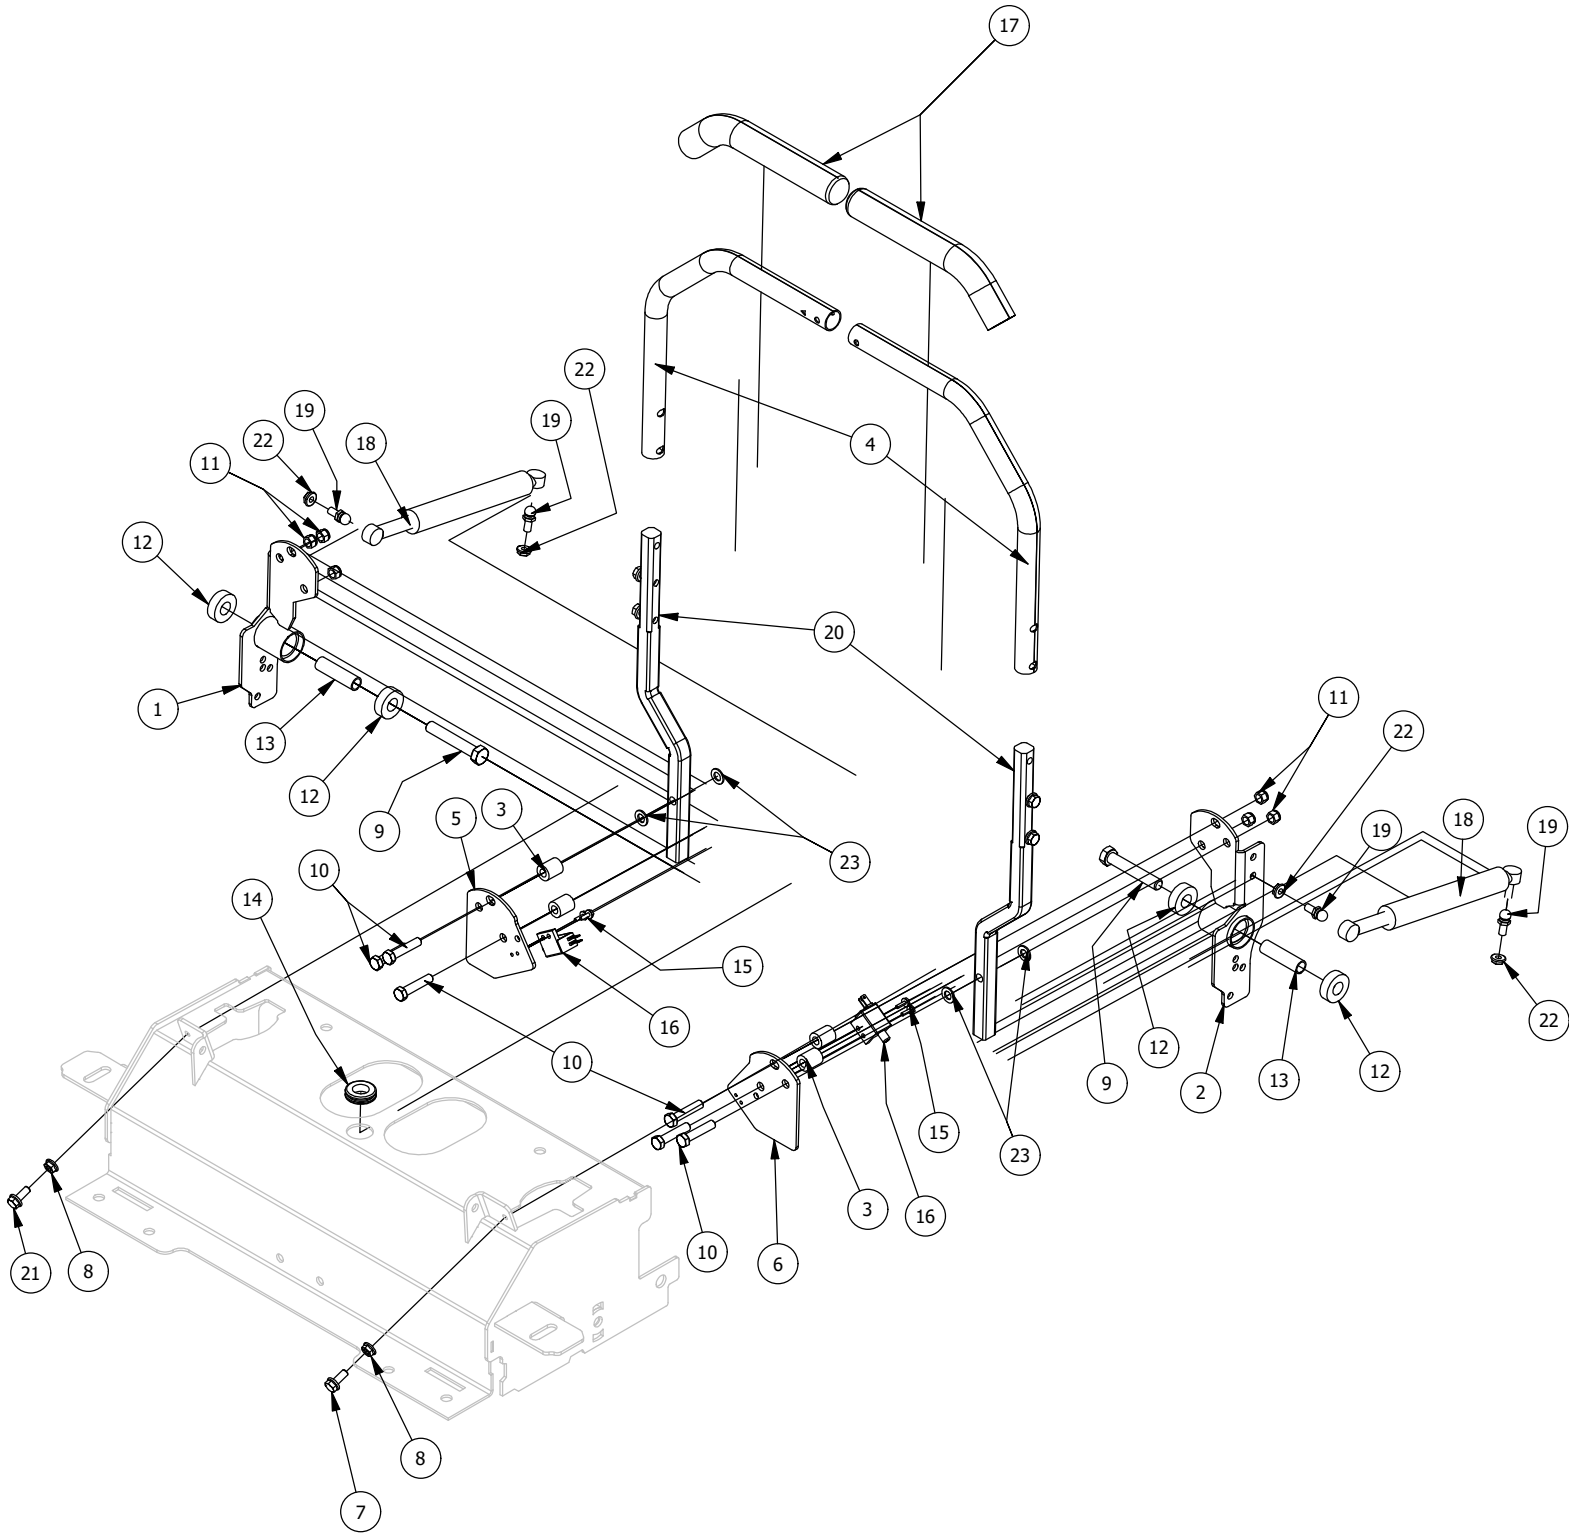

Drive Arm Assembly

Drive Arm Assembly			
ITEM	QTY	PART NUMBER	DESCRIPTION
1	1	490-0013-00	Mower Right Drive Arm Bracket Assembly
2	1	490-0012-00	Mower Left Drive Arm Bracket Assembly
3	4	425-0003-00	Mower Drive Arm Spacer
4	2	403-0020-00	Mower Drive Handle Tube
5	1	426-0003-00	Mower Right Control Arm Limit Switch Plate
6	1	426-0002-00	Mower Left Control Arm Limit Switch Plate
7	1	418-0049-00	5/16-18 X 3/4 IND HWH TRI LOB ZINC
8	2	413-0022-00	5/16-18 HEX FLANGE NUT W/SERR ZINC YELLOW
9	2	418-0050-00	1/2-13 X 3 HEX C/S GR 5 ZINC
10	6	418-0051-00	3/8-16 X 1-3/4 HEX C/S GR 2 ZINC
11	6	413-0013-00	3/8-16 NYLON INSERT FLANGE LOCKNUT ZINC
12	4	410-0005-00	5/8" ID X 1-3/8" OD X 7/16" THK BEARING
13	2	425-0004-00	Mower Drive Arm Hub & Deck Lift Arm Spacer
14	1	419-0008-00	3/4" ID X FOR 1-3/16" HOLE FOR 11 GA RUBBER GROMMIT
15	4	418-0032-00	8-32 X 1/2 IND. HWH SLOT TYPE F TCS ZINC
16	2	486-0030-00	NO Plunger Limit Switch
17	2	484-0001-00	Handle Grip
18	2	487-0001-00	Control Arm Damper
19	4	487-0005-00	Control Arm Damper Ball Stud
20	2	431-0001-00	Height Adjustable Drive Arm
21	5	418-0048-00	5/16-18 X 3/4 HEX FLANGE BOLT GR 8 ZC YELLOW
22	4	413-0006-00	5/16-18 HEX FLANGE NUT W/SERR ZINC
23	4	410-0011-00	.375 ID X .750 OD X .062 THK THRUST BEARING OIL-IMPREG BRNZ