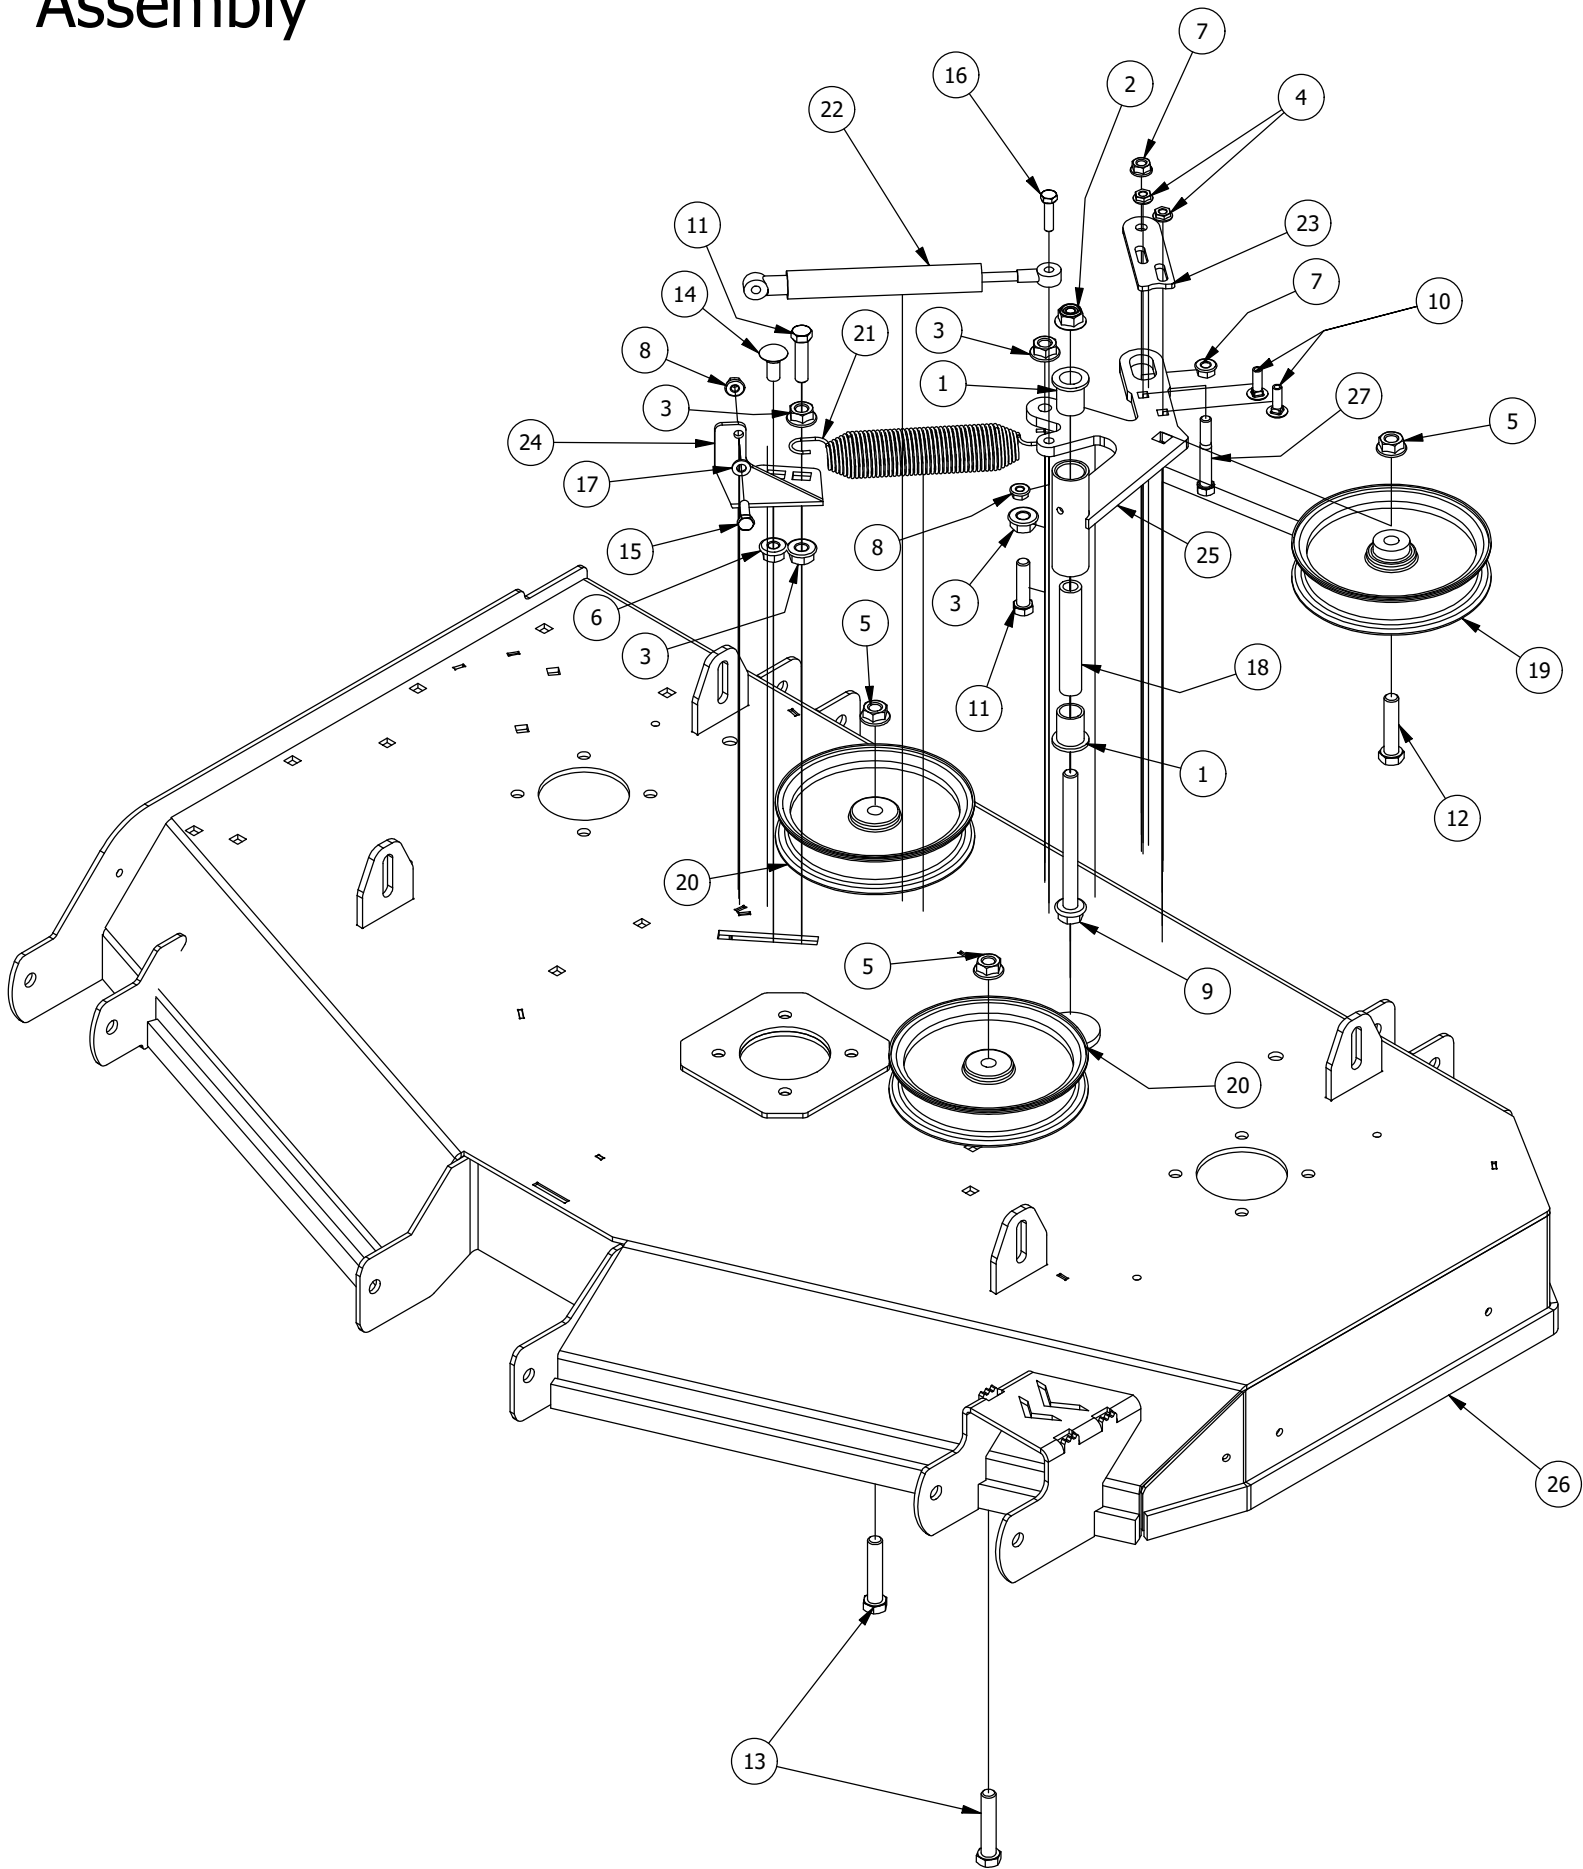

48" Deck Idler Assembly

48" Deck Idler Assembly			
ITEM	QTY	PART NUMBER	DESCRIPTION
1	2	410-0007-00	3/4" ID X 15/16" OD X 1-1/8" LENGTH FLANGE BUSHING
2	1	413-0002-00	1/2-13 NYLON INSERT FLANGE LOCKNUT ZC YELLOW
3	4	413-0005-00	1/2-13 HEX FLANGE NUT W/SERR ZINC YELLOW
4	2	413-0006-00	5/16-18 HEX FLANGE NUT W/SERR ZINC
5	3	413-0010-00	1/2-13 HEX FLANGE NUT W/SERR ZINC
6	1	413-0011-00	7/16-14 HEX FLANGE NUT W/SERR ZINC YELLOW
7	2	413-0020-00	3/8-16 HEX FLANGE NUT W/SERR ZINC YELLOW
8	2	413-0027-00	5/16-18 NYLON INSERT FLANGE LOCKNUT ZC YELLOW
9	1	418-0009-00	1/2-13 X 5-1/2 HEX FLANGE BOLT GR 8 ZY
10	2	418-0010-00	5/16-18 X 1 CARRIAGE BOLT ZC/YEL
11	2	418-0011-00	7/16-14X 1-3/4 HEX C/S GR5 ZINC Yellow
12	1	418-0012-00	1/2-13 X 2-1/4 HEX C/S GR 5 ZINC
13	2	418-0014-00	1/2-13 X 2-1/2 HEX FLANGE BOLT GR 8 ZC YELLOW
14	1	418-0017-00	7/16-14 X 1 CARRIAGE BOLT ZINC
15	1	418-0108-00	5/16 x1 Hex C/S (GR8) ZC/Yel
16	1	418-0109-00	5/16- 18 x 1 1/4 Hex C/S (GR.8) ZC/Yel
17	1	419-0016-00	5/16" ID X 5/8" OD X 1/16" THK BRONZE WASHER
18	1	425-0006-00	Mower Inner Idler Spacer
19	1	433-0014-00	6-3/4" Idler Pulley, 7/16" Spacer Assembly
20	2	433-0015-00	6-3/4" Idler Pulley, 15/16" Spacer Assembly
21	1	434-0007-00	2019 Mower Deck Spring
22	1	434-0009-00	Idler Gas Spring
23	1	439-0257-00	Deck Idler Pulley Belt Retainer Brkt
24	1	439-0344-00	48" Belt Deck Idler Damper Mounting Bracket
25	1	490-0019-00	Mower Deck Idler Pulley Arm Assembly
26	1	490-0065-00	2020 48" RZ Deck Assembly
27	1	618-2078-00	3/8-16 x 2-3/4 Hex C/S GR2 Zinc