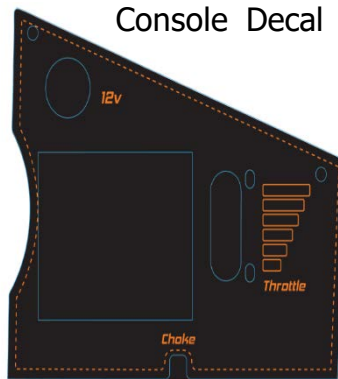

491-0206-00  
RZ w/GT Trac Decal

491-0190-00  
Mower EPA Compliance Label

491-0130-00  
54" Deck Decal

491-0131-00  
61" Deck Decal

491-0094-00  
Spartan Carbureted Console Decal

491-0154-00  
RZ Control Console Decal