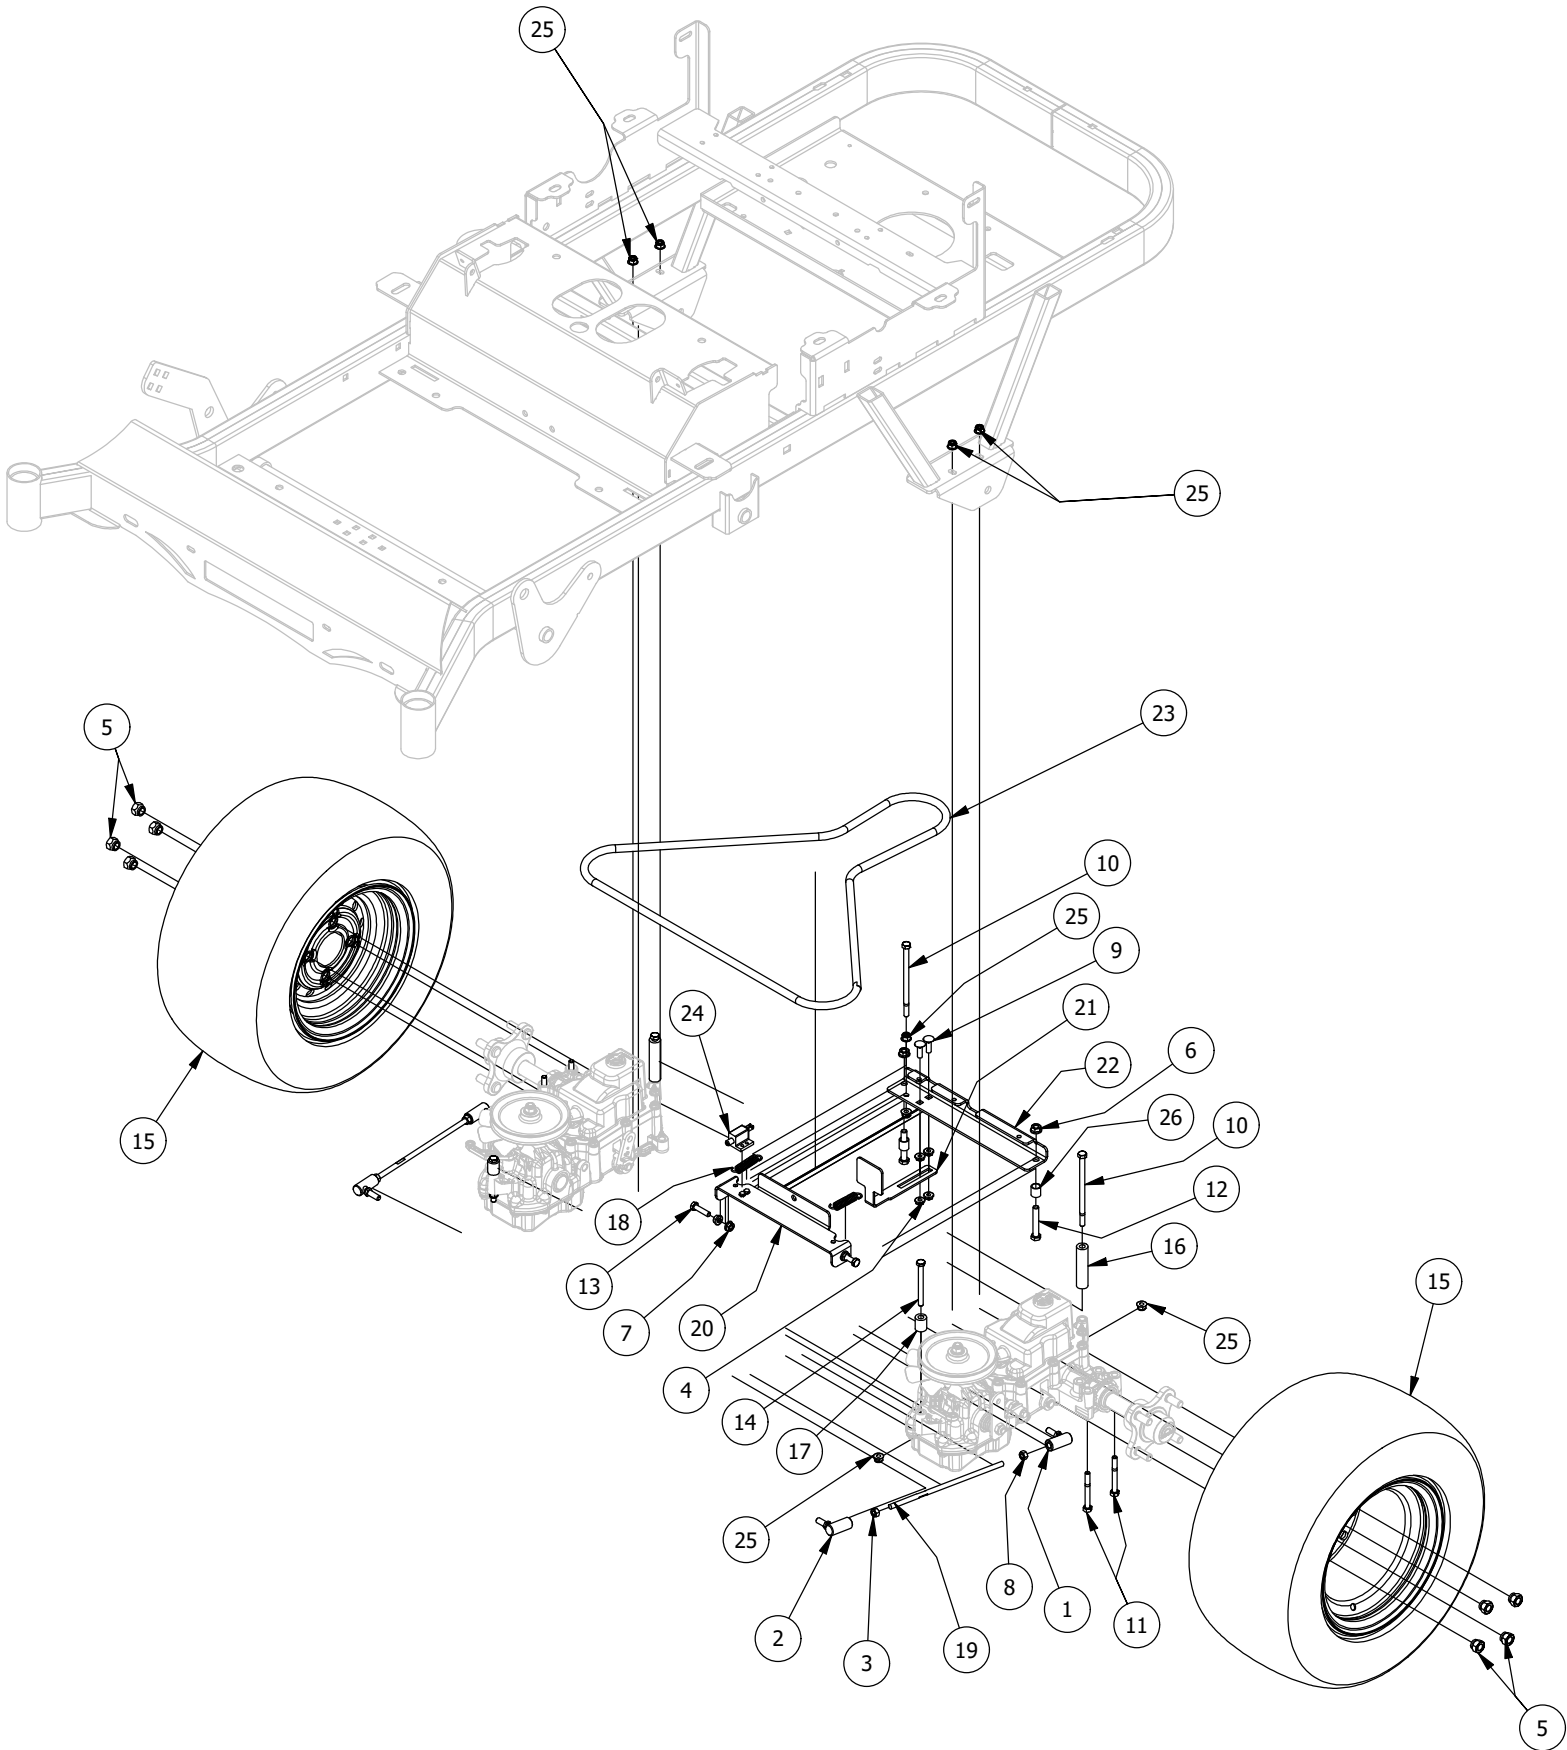

Transmission Assembly

Transmission Assembly			
ITEM	QTY	PART NUMBER	DESCRIPTION
1	2	410-0001-00	Control Arm Rod End, Right
2	2	410-0002-00	Control Arm Rod End, Left
3	2	413-0003-00	5/16 Hex Nut Left hand thread
4	4	413-0006-00	5/16-18 HEX FLANGE NUT W/SERR ZINC
5	8	413-0015-00	1/2-20 Lugnut for Aluminum Wheels
6	2	413-0020-00	3/8-16 HEX FLANGE NUT W/SERR ZINC YELLOW
7	4	413-0022-00	5/16-18 HEX FLANGE NUT W/SERR ZINC YELLOW
8	2	413-0035-00	5/16-24 HEX NUT ZINC
9	2	418-0010-00	5/16-18 X 1 CARRIAGE BOLT ZC/YEL
10	3	418-0092-00	5/16-18 UNC-5.5 Hex Bolt TTQ Transmission
11	4	418-0093-00	5/16-18 UNC-2.75 Hex Bolt TTQ Transmission
12	2	418-0107-00	3/8-16 X 2-1/4 HEX FLANGE BOLT GR 8 ZC YELLOW
13	2	418-0232-00	5/16-18 X 1-1/4 HEX C/S (GR.5) ZC/Y
14	2	418-0242-00	5/16-18 X 3-1/4 HEX C/S (GR.5) ZC/YEL
15	1	422-0053-00	Turf Armor 22x11-10 Rear Tire/Wheel Assembly
16	2	425-0023-00	Mower TTQ Hydrostatic Transmission Rear Spacer
17	2	425-0029-00	Stand On Pulley Cover Spacer
18	2	434-0003-00	Brake Pedal Release Spring
19	2	435-0020-00	Mower Drive Arm Rod TTQ 400 & 300 Trasmision
20	1	439-0018-00	Mower TTQ Brake Rod Bracket 2020
21	1	439-0066-00	Mower Standard Transmission Brake Interlock Bracket
22	1	439-0098-00	Mower TTQ Transmission Mount Brace
23	1	461-0015-00	RZ TuffTorq Pump Belt 77.5" A belt
24	1	486-0030-00	NO Plunger Limit Switch
25	10	613-8049-00	5/16-18 Nylon Insert Flange Nut Zinc Orange Nylon
26	2	725-1011-00	11/16"x 1/2" x 5/8" Spacer