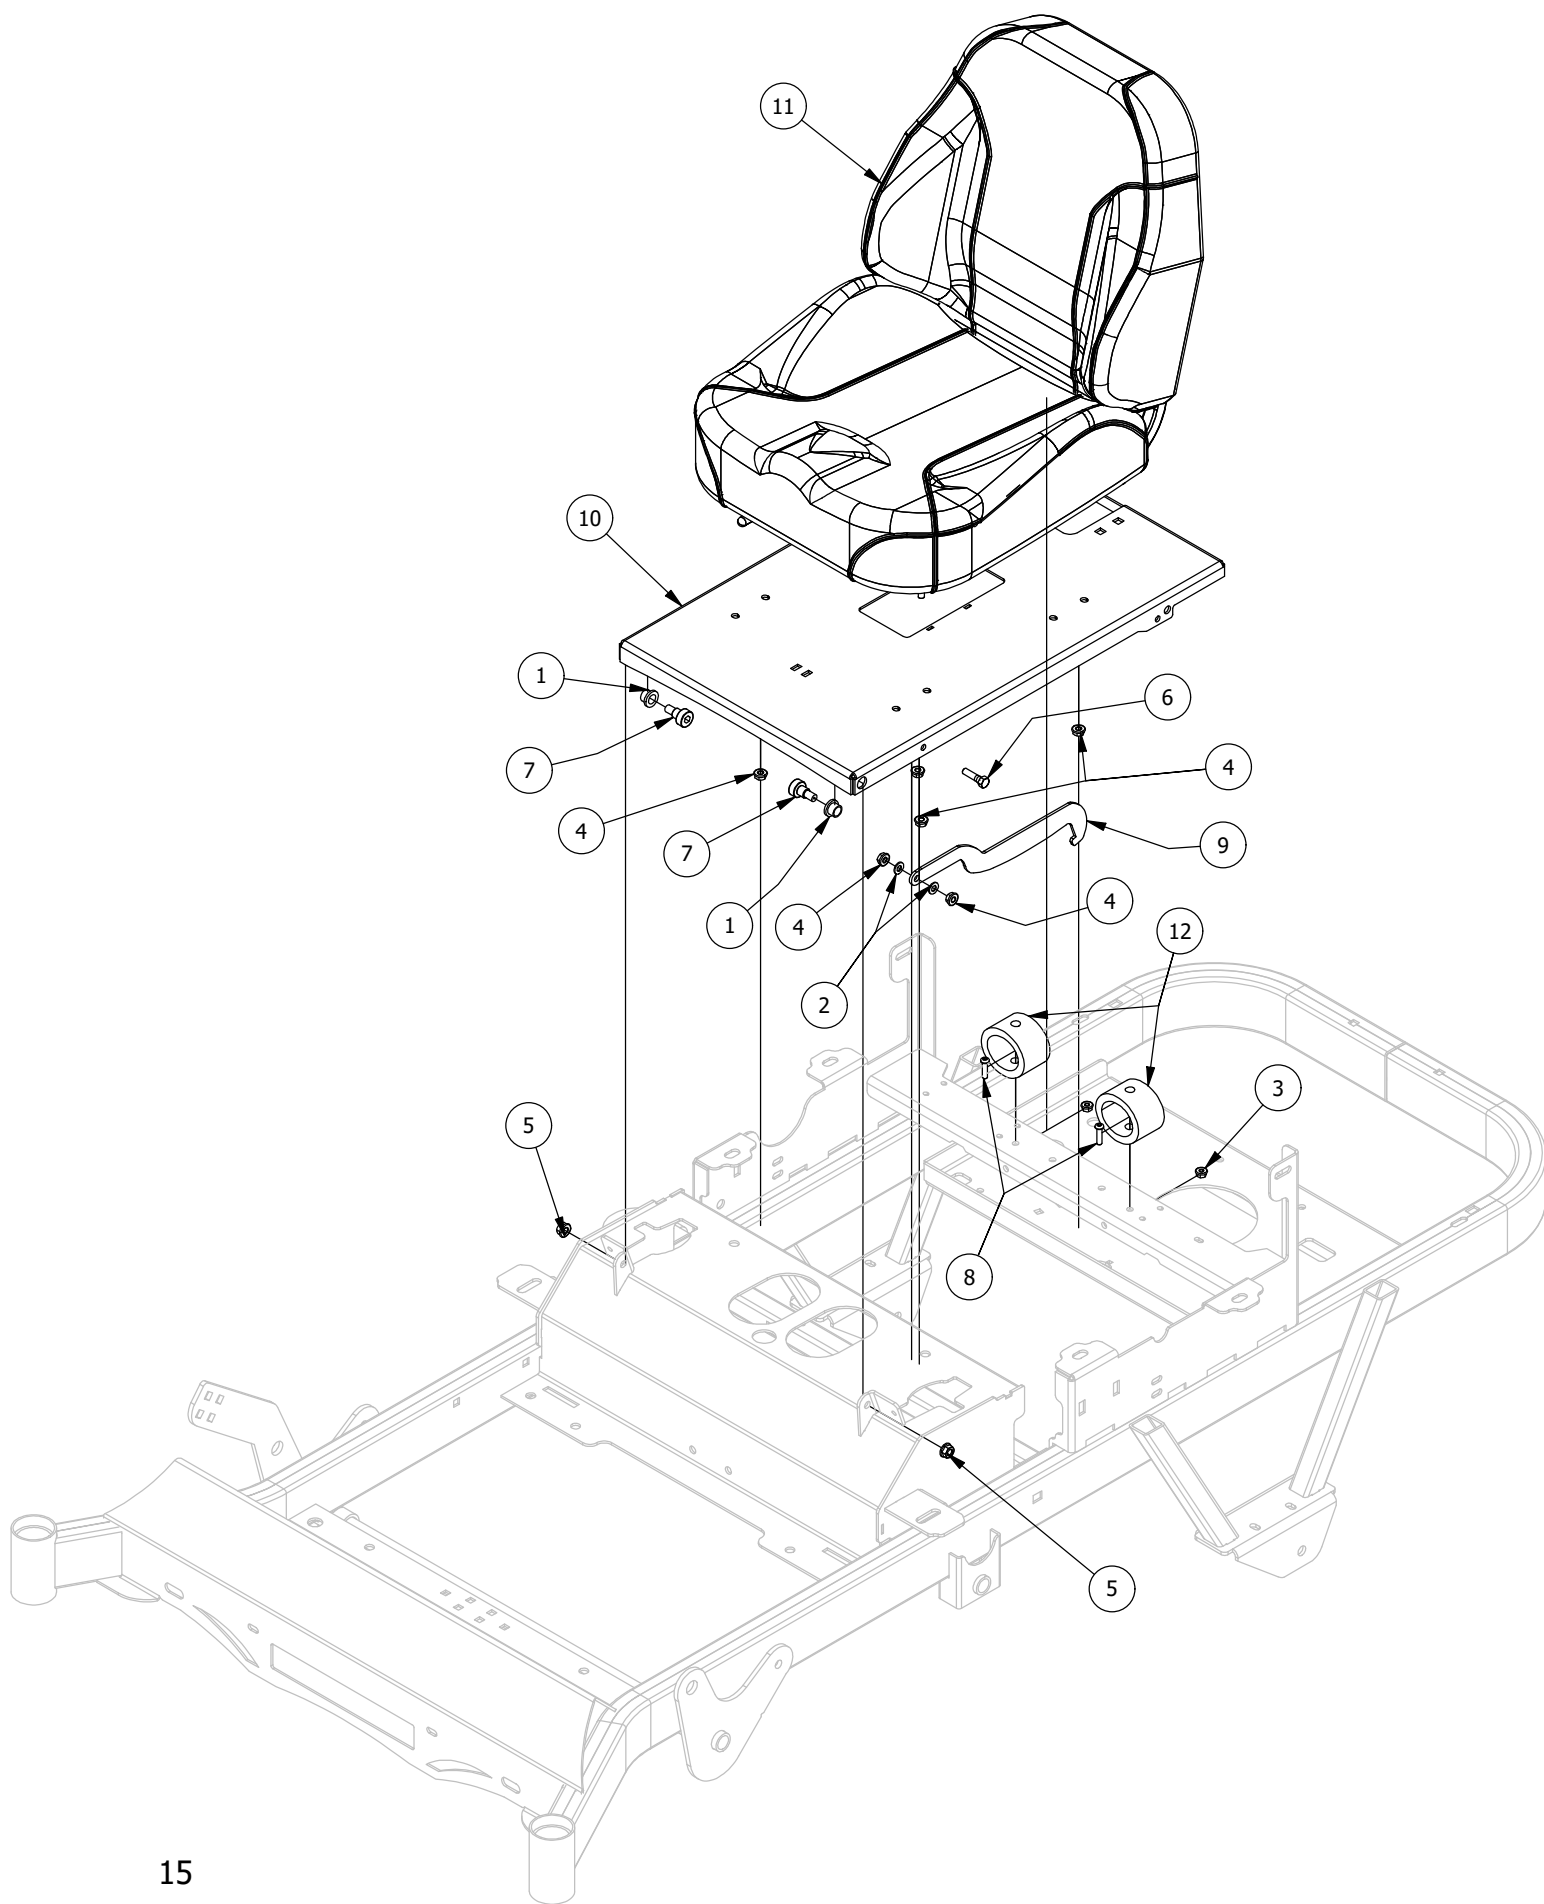

Seat Mounting Assembly

Seat & Battery Assembly			
ITEM	QTY	PART NUMBER	DESCRIPTION
1	2	410-0010-00	1/2" ID X 5/8" OD X 1/2" LENGTH FLANGE BUSHING
2	2	413-0016-00	.312 ID X .625 OD X .062 THK THRUST BEARING OIL-IMPREG BRNZ
3	2	413-0026-00	1/4-20 NYLON INSERT FLANGE L/NUT ZINC
4	6	413-0027-00	5/16-18 NYLON INSERT FLANGE LOCKNUT ZC YELLOW
5	2	413-0029-00	3/8-16 NYLON INSERT FLANGE L/NUT ZC YELLOW
6	1	418-0036-00	5/16-18 X 1-1/4 HEX TAP BOLT ZINC GR8
7	2	418-0038-00	1/2 X 1/2 SOCKET SHOULDER BOLT ZC YELLOW
8	2	418-0039-00	1/4-20 X 1 BUTTON SOCKET C/S 18-8 SS W/ BLACK MAGNI 577
9	1	439-0343-00	Ireland/BushRanger Mower Seat Latch Hook
10	1	439-0430-00	RZ Mower Seat Brtk
11	1	471-0033-00	2021 BushRanger RZ Seat
12	2	487-0004-00	Seat Suspension Elastomer GBR-7