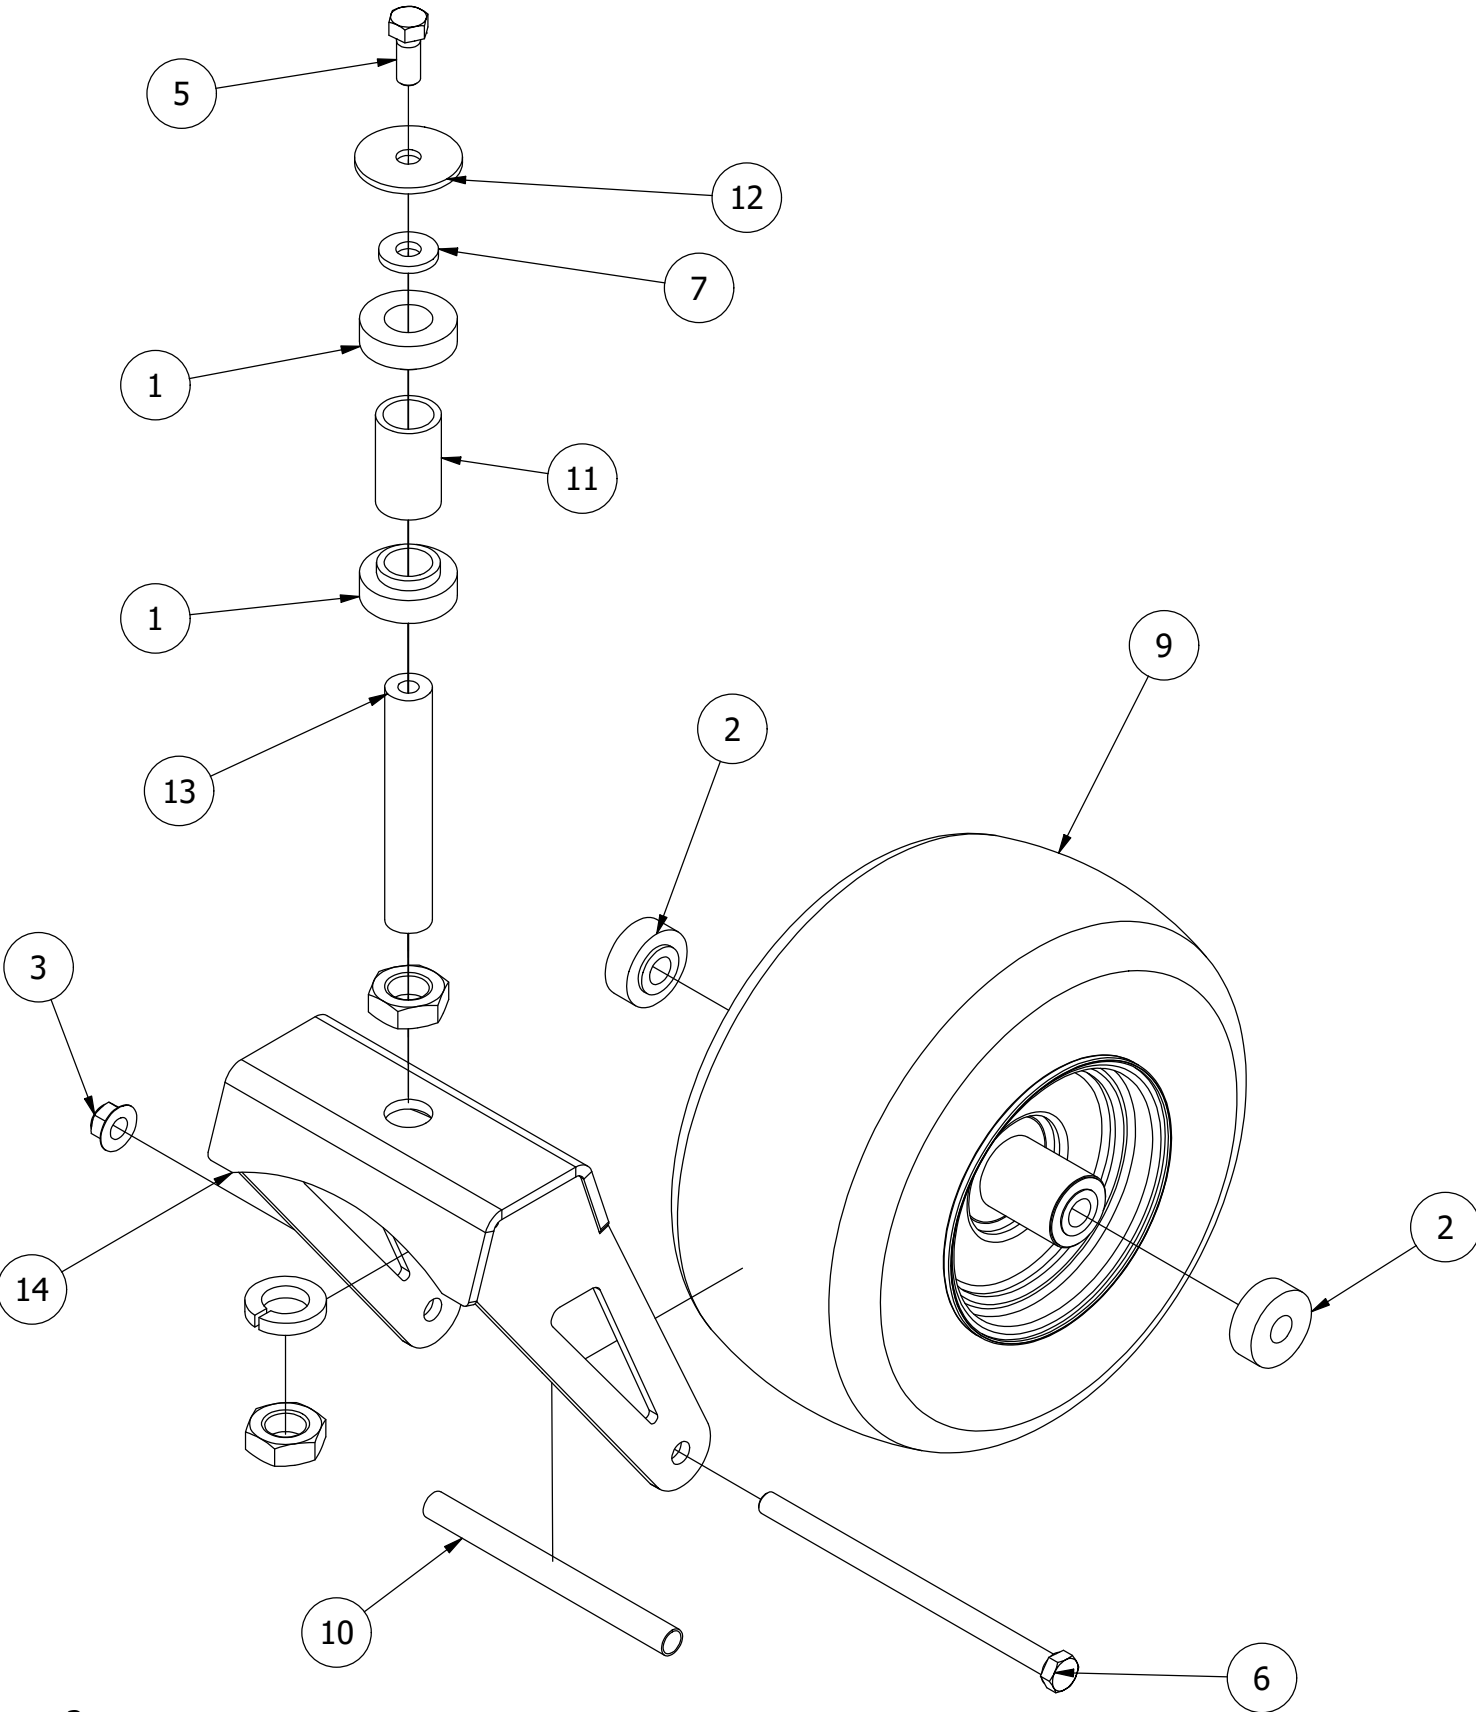

# Front Fork Assembly

Front Fork Assembly			
ITEM	QTY	PART NUMBER	DESCRIPTION
1	2	410-0006-00	1" INSERT BEARING
2	2	410-0014-00	Mower Caster Wheel Bearing
3	1	413-0002-00	1/2-13 NYLON INSERT FLANGE NUT ZINC YELLOW
4	2	413-0063-00	1"-8 FIN HEX JAM NUT ZC
5	1	418-0002-00	1/2-20 X 1-1/4 HEX FLANGE BOLT GR 8 ZC YELLOW
6	1	418-0003-00	1/2-13 X 8-1/2 HEX C/S GR 5 ZINC YELLOW
7	1	419-0003-00	1/2 FENDER WASHER 1-1/4" OD ZINC
8	1	419-0024-00	1" L/W MED SPLIT ZC
9	1	422-0027-00	RZ/RT Pro Front Tire Assembly-Smooth Tread
10	1	425-0010-00	Mower Caster Fork Wheel Spacer
11	1	425-0011-00	Caster Fork Shaft Bearing Spacer
12	1	426-0006-00	Mower Caster Shaft Washer
13	1	437-0028-00	2021 Mower Caster Shaft
14	1	490-0046-00	RZ Caster Fork Assembly

# Park Brake Assembly

Park Brake Assembly			
ITEM	QTY	PART NUMBER	DESCRIPTION
1	1	410-0009-00	1/2" ID X 3/4" OD X 3/8" LENGTH FLANGE BUSHING
2	1	413-0002-00	1/2-13 NYLON INSERT FLANGE LOCKNUT ZC YELLOW
3	9	413-0006-00	5/16-18 HEX FLANGE NUT W/SERR ZINC
4	4	413-0012-00	1/4-20 HEX FLANGE NUT W/SERRATIONS ZC YELLOW
5	1	413-0013-00	3/8-16 NYLON INSERT FLANGE LOCKNUT ZINC
6	1	413-0052-00	3/8 ID X 3/4 OD X .125 THK BRONZE WASHER
7	3	418-0008-00	5/16-18 X 3/4 CARRIAGE BOLT ZINC
8	1	418-0020-00	1/2-13 X 1-1/2 HEX C/S GR 5 ZINC
9	3	418-0027-00	5/16-18 X 1-3/4 HEX C/S GR 2 ZINC
10	2	418-0029-00	1/4-20 X 1-1/4 HEX C/S GR 2 ZINC
11	1	418-0030-00	3/8-16 X 1-1/4 HEX C/S GR 2 ZINC
12	1	420-0001-00	1/8 X 3/4 COTTER PIN ZINC
13	1	434-0003-00	Brake Pedal Release Spring
14	1	434-0015-00	Brake Pedal Release Spring
15	1	435-0004-00	Mower Brake Linkage
16	1	439-0009-00	Mower Frame Brake Mounting Bracket
17	1	490-0016-00	Mower Brake Lock Lever Assembly
18	1	490-0017-00	Mower Brake Unlock Lever Assembly