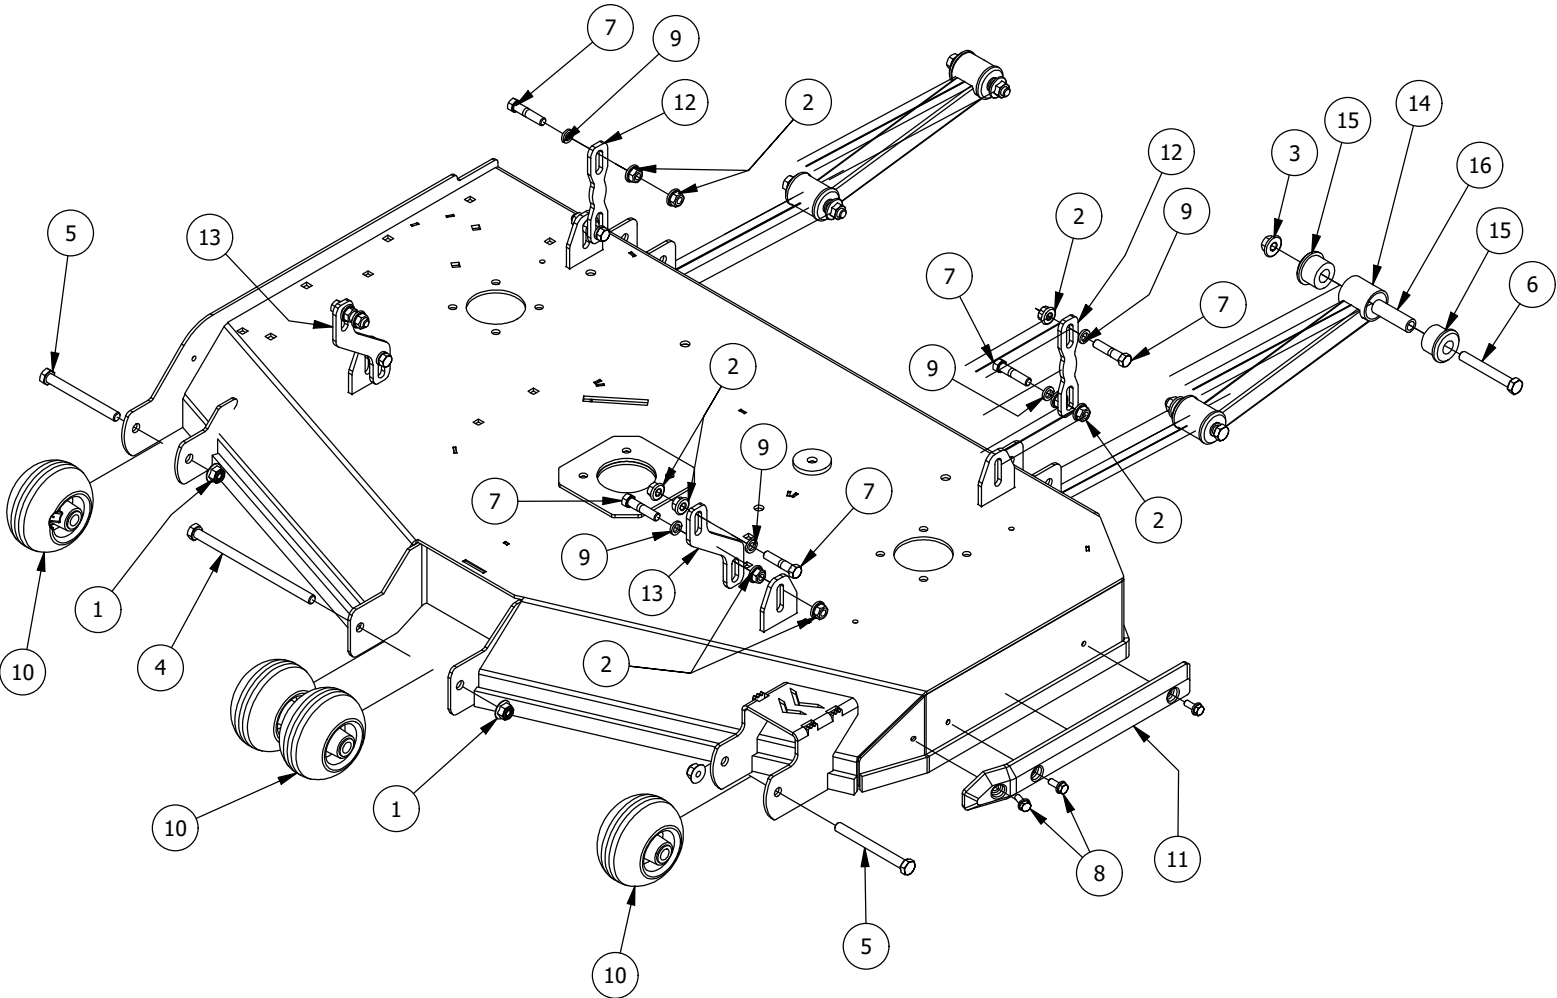

48" Deck Scalping Wheels and Stabilizer

48" Deck Scalping Wheels and Stabilizer

ITEM	QTY	PART NUMBER	DESCRIPTION
1	3	413-0002-00	1/2-13 NYLON INSERT FLANGE LOCKNUT ZC YELLOW
2	16	413-0011-00	7/16-14 HEX FLANGE NUT W/SERR ZINC YELLOW
3	4	413-0017-00	1/2-13 NYLON INSERT FLANGE LOCKNUT ZINC W/SERRATIONS
4	1	418-0015-00	1/2-13 X 8-1/2 HEX C/S GR 2 ZINC YELLOW
5	2	418-0016-00	1/2-13 X 5 HEX C/S GR 2 ZINC YELLOW
6	4	418-0021-00	1/2-13 X 3-3/4 HEX C/S GR 5 ZINC
7	8	418-0046-00	7/16-14 X 2 HEX C/S GR 5 ZINC YELLOW
8	3	418-0049-00	5/16-18 X 3/4 IND HWH TRI LOB ZINC
9	8	419-0010-00	.443 ID X .750 OD X .125 THK NYLON BLACK
10	4	422-0001-00	Anti-Scalp Wheel
11	1	429-0001-00	Mower Nylon Deck Guard
12	2	435-0013-00	RZ Mower Deck Actuator Connecting Link
13	2	435-0017-00	RZ Mower 48" Front Height Arm Connecting Link
14	2	490-0047-00	2019 all RZ Deck Stabilizer assembly
15	8	732-2000-00	Large MTV A-Arm Bushing
16	4	732-2001-00	Large MTV A-Arm Bushing Sleeve