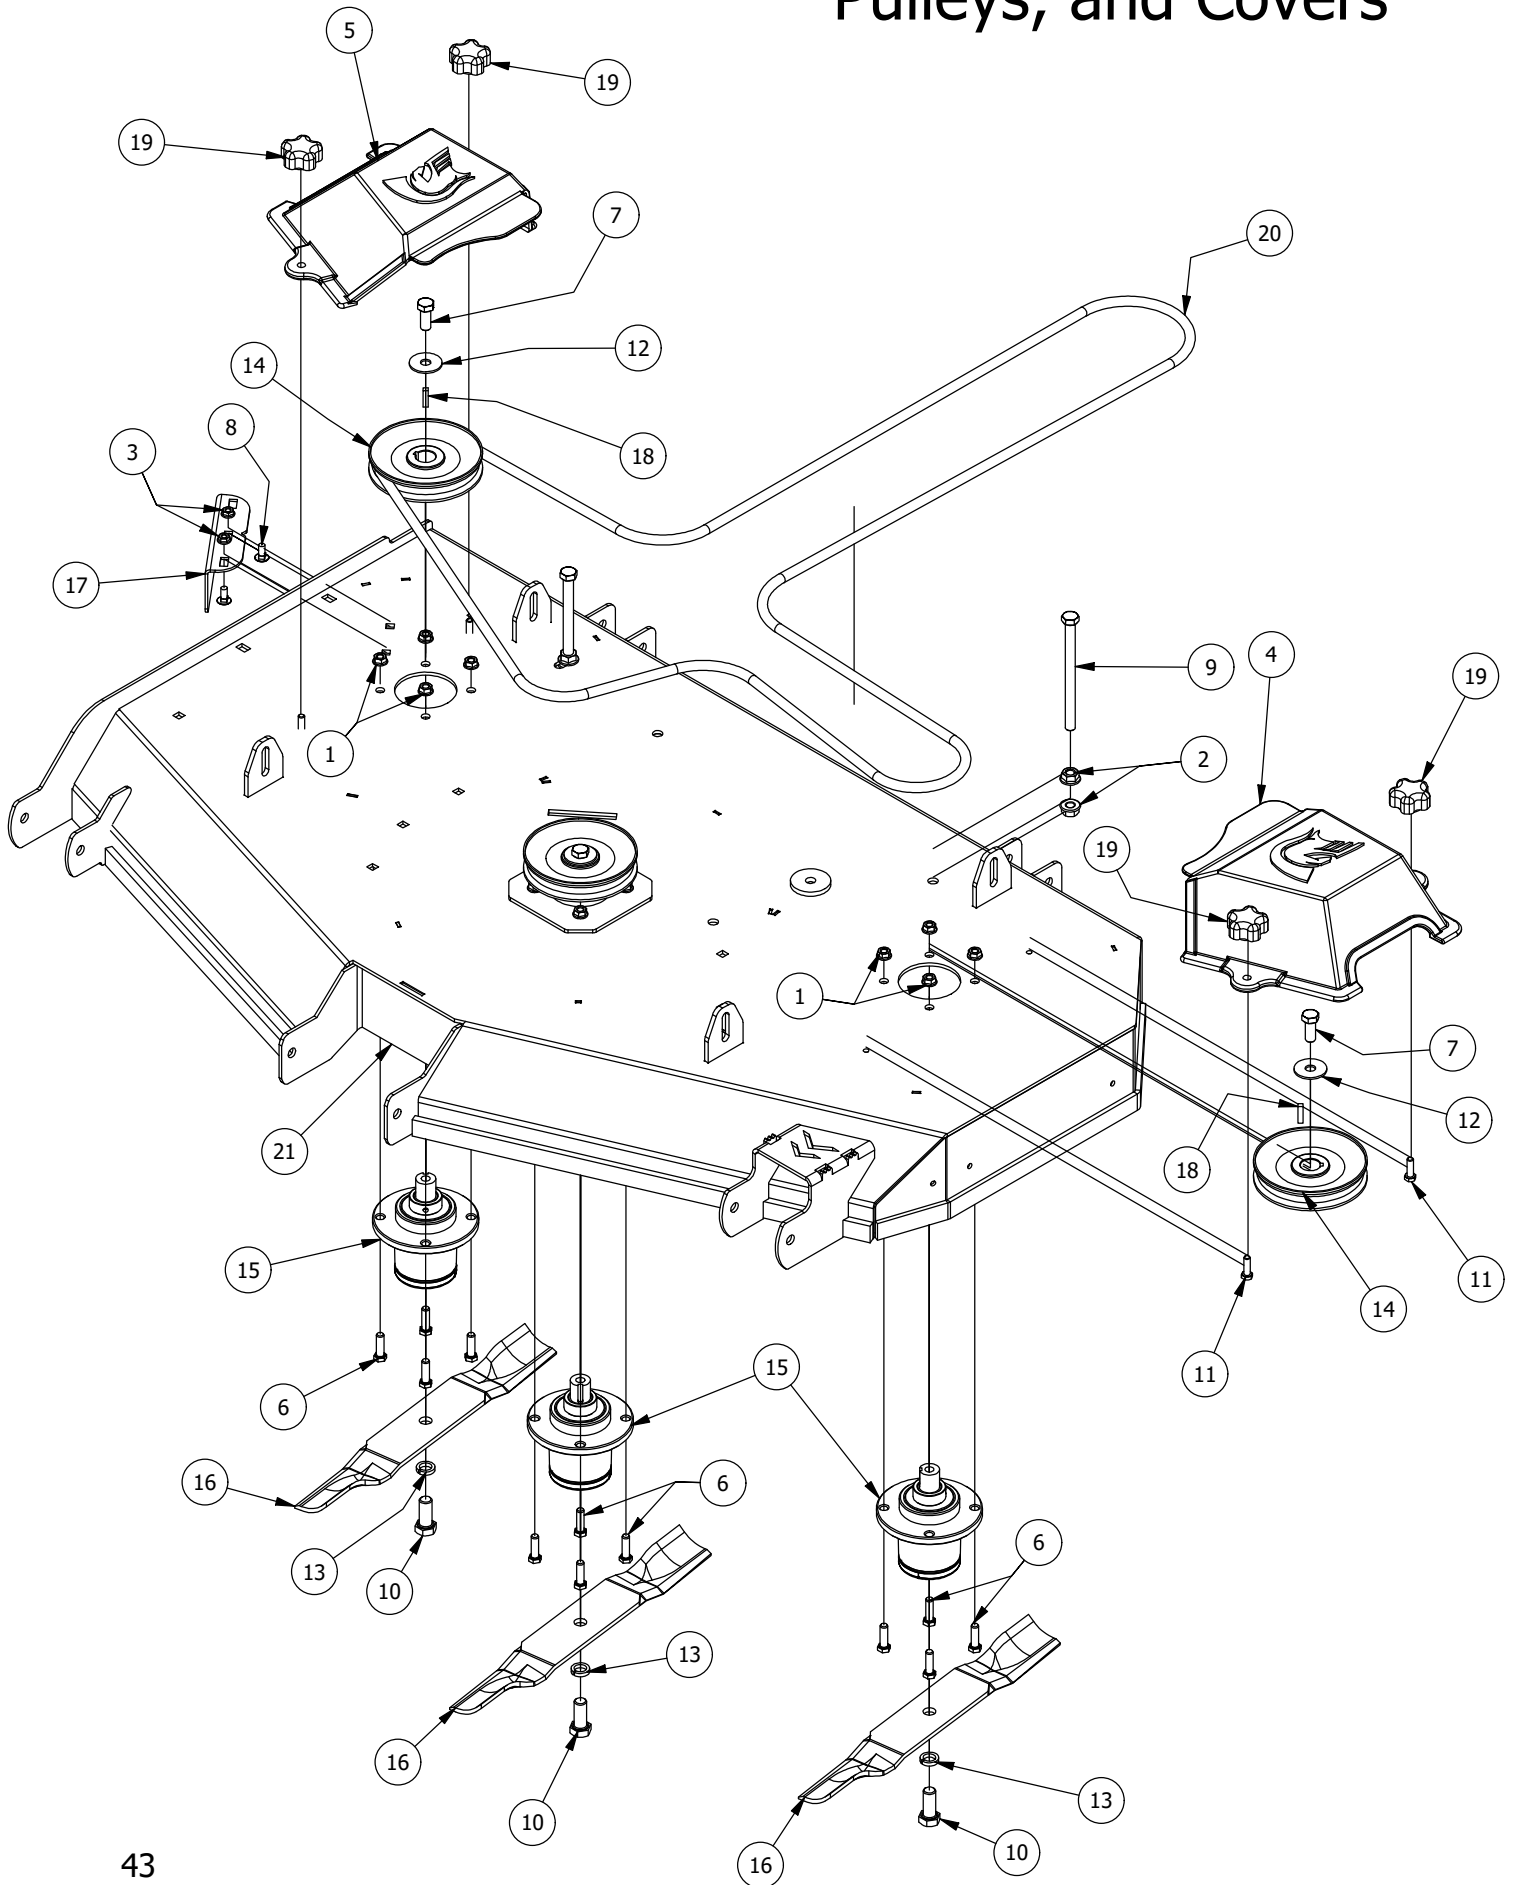

54" Spindles, Blades, Pulleys, and Covers

54" Deck Assembly 1			
ITEM	QTY	PART NUMBER	DESCRIPTION
1	12	413-0004-00	3/8-16 HEX FLANGE NUT W/SERR ZINC
2	4	413-0005-00	1/2-13 HEX FLANGE NUT W/SERR ZINC YELLOW
3	2	413-0022-00	5/16-18 HEX FLANGE NUT W/SERR ZINC YELLOW
4	1	414-0018-00	48" & 54" Deck Left Pulley Cover
5	1	414-0019-00	48" & 54" Deck Right Pulley Cover
6	12	418-0005-00	3/8-16 x 1-1/4 Hex Bolt GR5
7	3	418-0006-00	1/2-20 X 1-1/4 HEX C/S GR 5 ZINC
8	2	418-0008-00	5/16-18 X 3/4 CARRIAGE BOLT ZINC
9	2	418-0044-00	1/2-13 X 6-1/2 HEX C/S GR 8 ZINC YELLOW
10	3	418-0078-00	5/8-11 X 1-1/2 HEX C/S GR 8 ZC YELLOW
11	4	418-0108-00	5/16 x1 Hex C/S (GR8) ZC/Yel
12	3	419-0001-00	1/2" X 1-5/8 BELLEVILLE CUP WASHER ZINC YELLOW
13	3	419-0004-00	5/8 SPLIT LOCKWASHER ZINC
14	3	433-0004-00	Deck Pulley 54"
15	3	437-0006-00	RZ Mower Deck Spindle Assy
16	3	438-0001-00	54" Mower Deck Blade
17	1	439-0399-00	2020 RT&SRT/RZ 54 Deck Wiper Brkt
18	3	442-0001-00	1/4 X 1 SQUARE KEY STOCK
19	4	445-0005-00	5/16-18 5-LOBE (STAR) FEMALE SOFT TOUCH KNOB (1.90 DIA) BLK
20	1	461-0001-00	54" Mower Deck Belt, HB x 153.5" Effective Length
21	1	490-0064-00	2020 54" RZ Deck Assembly